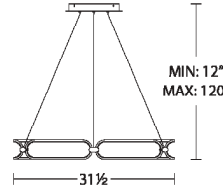

CHARMED - LED Chandelier

PD-54924, PD-54932, PD-54934

dweLED

by WAC Lighting

Fixture Type:

Catalog Number:

Project: _____

Location: _____

PRODUCT DESCRIPTION

Radiance. Elegance defined.

FEATURES

- Classic chain-link aluminum body design with composite diffuser
- Thin powered aircraft cables provide an ultra-clean look
- Driver concealed within the canopy
- Can be mounted on a sloped ceiling
- Color Temperature: 3000K
- CRI: 90
- Rated Life: 54,000 hours

SPECIFICATIONS

Construction: Aluminum with composite diffuser

Input: 120V - 277V

Dimming: 100% - 10% ELV/ 0-10V/ TRIAC

Light Source: High output LED

Finish: Soft Gold (SG), Brushed Nickel (BN)

Standards: ETL/cETL, Damp location listed, JA8 2016 Title 24 Compliant

PD-54932

ORDER NUMBER

Model	Size	Watt	LED Lumens	Delivered Lumens	Finish
PD-54924	24"	37W	3000	2000	BN Brushed Nickel SG Soft Gold
PD-54932	32"	94W	6400	4230	
PD-54934	34"	112W	8000	5210	

Example: PD-54924-SG

dweLED.com
Phone (800) 526.2588
Fax (800) 526.2585

Headquarters/Eastern Distribution Center
44 Harbor Park Drive
Port Washington, NY 11050

Central Distribution Center
1600 Distribution Ct
Lithia Springs, GA 30122

Western Distribution Center
1750 Archibald Avenue
Ontario, CA 91760