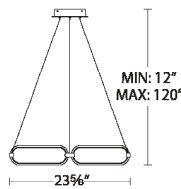

SPECIFICATIONS

Construction: Aluminum with composite diffuser

Input: 120V - 277V

Dimming: 100% - 10% ELV/ 0-10V/ TRIAC

Light Source: High output LED

Finish: Soft Gold (SG), Brushed Nickel (BN)

Standards: ETL/cETL, Damp location listed, JA8 2016 Title 24 Compliant

PD-54924

PD-54932

PD-54934

ORDER NUMBER

Model	Size	Watt	LED Lumens	Delivered Lumens	Finish
PD-54924	24"	37W	3000	2000	BN Brushed Nickel SG Soft Gold
PD-54932	32"	94W	6400	4230	
PD-54934	34"	112W	8000	5210	