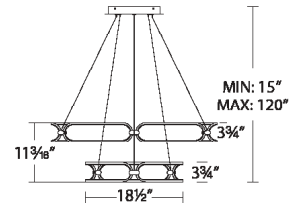

SPECIFICATIONS

Construction: Aluminum with composite diffuser

Input: 120V - 277V

Dimming: 100% - 10% ELV/ 0-10V/ TRIAC

Light Source: High output LED

Finish: Soft Gold (SG), Brushed Nickel (BN)

Standards: ETL/cETL, Damp location listed, JA8 2016 Title 24 Compliant

PD-54924

PD-54932

PD-54934

ORDER NUMBER

Model	Size	Watt	LED Lumens	Delivered Lumens	Finish
PD-54924	24"	37W	3000	2000	BN Brushed Nickel SG Soft Gold
PD-54932	32"	94W	6400	4230	
PD-54934	34"	112W	8000	5210	