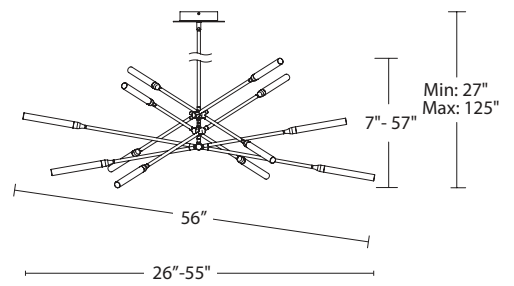

PD-55912

ORDER NUMBER

Model	Light	Watt	Delivered Lumens	Finish
PD-55904	4	11W	287	BK/AB Black/Aged Brass BK Black
PD-55906	6	16W	427	
PD-55912	12	31W	796	

Example: PD-55906-BK/AB

dweLED.com
Phone (800) 526.2588
Fax (800) 526.2585

Headquarters/Eastern Distribution Center
44 Harbor Park Drive
Port Washington, NY 11050

Central Distribution Center
1600 Distribution Ct
Lithia Springs, GA 30122

Western Distribution Center
1750 Archibald Avenue
Ontario, CA 91760