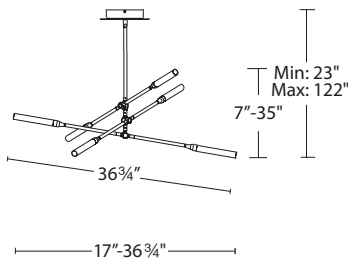

HOUDINI - LED Chandelier

PD-55904, PD-55906, PD-55912

dweLED
by WAC Lighting

Fixture Type:

Catalog Number:

Project:

Location:

PRODUCT DESCRIPTION

Waving wands deliver cutting-edge LED magic.

FEATURES

- Frosted acrylic rod diffuser on dual planar rotatable aluminum bars
- Driver located within the canopy
- Integral swivel for sloped ceilings
- Three 12" and one 6" rods included (additional extension rods available)
- Color Temperature: 3000K
- CRI: 90
- Rated Life: 36,000 hours

SPECIFICATIONS

Construction: Aluminum with frosted acrylic diffuser

Input: 120V - 277V

Dimming: 100% - 10% ELV

Light Source: High output LED

Finish: Black/Aged Brass (BK/AB), Brushed Nickel (BN)

Standards: ETL/cETL, Damp location listed, JA8 2016 Title 24 Compliant

PD-55906

ORDER NUMBER

Model	Light	Watt	Delivered Lumens	Finish
PD-55904	4	11W	287	BK/AB Black/Aged Brass BK Black
PD-55906	6	16W	427	
PD-55912	12	31W	796	

Example: PD-55906-BK/AB

dweLED.com
Phone (800) 526.2588
Fax (800) 526.2585

Headquarters/Eastern Distribution Center
44 Harbor Park Drive
Port Washington, NY 11050

Central Distribution Center
1600 Distribution Ct
Lithia Springs, GA 30122

Western Distribution Center
1750 Archibald Avenue
Ontario, CA 91760