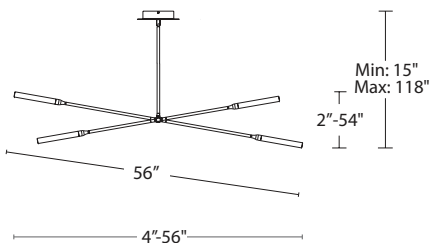

Waving wands deliver cutting-edge LED magic.

FEATURES

- Frosted acrylic rod diffuser on dual planar rotatable aluminum bars
- Driver located within the canopy
- Integral swivel for sloped ceilings
- Three 12" and one 6" rods included (additional extension rods available)
- Color Temperature: 3000K
- CRI: 90
- Rated Life: 36,000 hours

SPECIFICATIONS

Construction: Aluminum with frosted acrylic diffuser

Input: 120V - 277V

Dimming: 100% - 10% ELV

Light Source: High output LED

Finish: Black/Aged Brass (BK/AB), Brushed Nickel (BN)

Standards: ETL/cETL, Damp location listed, JA8 2016 Title 24 Compliant