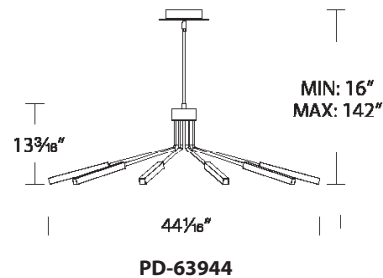

PRODUCT DESCRIPTION

An umbrella of light powered by cutting-edge LED technology.

FEATURES

- Ten adjustable points of articulation for customization
- Three 12" and one 6" downrods included (additional downrods available)
- Driver concealed within the canopy
- Color Temperature: 3000K
- CRI: 90
- Rated Life: 50,000 hours

Replacement Rods

RPL-ROD-OUT06-BK	Rod
RPL-ROD-OUT12-BK	Rod

SPECIFICATIONS

Construction: Aluminum with acrylic diffuser

Input: 120V - 277V

Dimming: 100% - 10% ELV / 0-10V / TRIAC

Light Source: High output LED

Finish: Black (BK)

Standards: ETL/cETL, Damp location listed, JA8 2016 Title 24 Compliant

ORDER NUMBER

Model	Size	Watt	LED Lumens	Delivered Lumens	Finish
PD-63944	44"	30W	2566	1834	BK <i>black</i> 

Example: **PD-63944-BK**