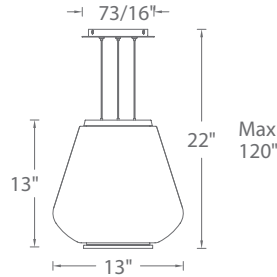

DYNAMO – model: PD-647
 dwelLED™ LED Pendant

WAC LIGHTING
 Responsible Lighting®

Fixture Type:

Catalog Number:

Project: _____

Location: _____

PRODUCT DESCRIPTION

A whirling mouth blown chrome or opal glass insert within a water clear glass, Dynamo features two finish options on the insert to match any decor. Advanced LED technology illuminates through the center glass insert diffusing a powerful ambient illumination. Dynamo is suspended on three thin low profile cables without the need for an additional power cord, lending to a simple and minimalistic design. Adjustable to different lengths through a push-pin locking mechanism at the canopy.

FEATURES

- Two glass options to match any decor
- Mouth blown glass within water clear glass
- Triplex opal glass or transmirror chrome glass
- Driver located inside the canopy
- Cable suspension carrying low voltage may be field shortened
- Universal driver (120V-220V-277V)
- Color Temp: 3000K
- CRI: 90
- Dimming: 100% - 0% ELV
- Rated Life: 54,000 hours
- Input: 120 - 277V

ORDER NUMBER

	Watt	LED Lumens	Delivered Lumens	Finish	
PD-64713	15.5W	960	810	BN/OP BN/CH	<i>Brushed Nickel / Opal</i> <i>Brushed Nickel / Chrome</i>

Example: **PD-64713-BN/CH**

SPECIFICATIONS

Construction: Die cast Aluminum with Clear Water Glass

Light Source: High output LED.

Finish: Brushed Nickel (BN)/Opal (OP), Brushed Nickel (BN)/Chrome (CH)

Standards: ETL & cETL damp location listed.

Replacement Glass

RPL-GLA-64713-01	<i>Outer Glass</i>
RPL-GLA-64713-02CH	<i>Inner Glass</i>
RPL-GLA-64713-02OP	<i>Inner Glass</i>