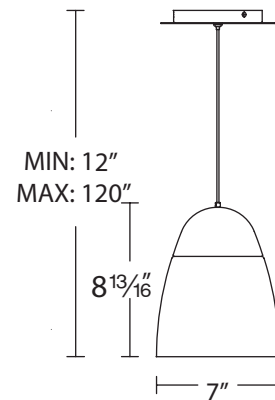

PRODUCT DESCRIPTION

Elegance and simplicity partner for a classic statement.

FEATURES

- Twist on glass diffuser
- Thin powered aircraft cables provide an ultra-clean look
- 2.76" x 1.26" x 1.18" universal voltage driver (120V - 277V)
- Can be mounted on a sloped ceiling
- Color Temperature: 3000K
- CRI: 90
- Rated Life: 54,000 hours
- Title 24 option available for special order (driver within canopy)

SPECIFICATIONS

Construction: Aluminum with glass diffuser

Input: 120V - 277V

Dimming: 100% - 10% ELV
100% - 10% ELV ; 100% - 5% 0-10V/Triac (T24 Option)

Light Source: High output LED

Finish: Brushed Nickel (BN), Black (BK)

Standards: ETL & cETL Damp Location listed

ORDER NUMBER

Model	Size	Watt	LED Lumens	Delivered Lumens	Finish
PD-64909	9"	11W	763	654	BN <i>Brushed Nickel</i> BK <i>Black</i>

Example: **PD-64909-BK**

For Title 24 option, add "T24" before the finish: **PD-64909-T24-BK**