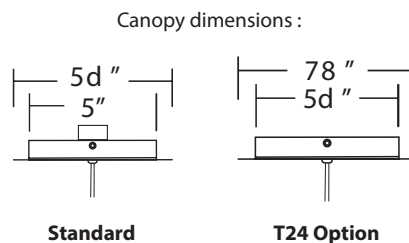

SPECIFICATIONS

Construction: Aluminum with glass diffuser

Input: 120V - 277V

Dimming: 100% - 10% ELV
100% - 10% ELV ; 100% - 5% 0-10V/Triac (T24 Option)

Light Source: High output LED

Finish: Brushed Nickel (BN), Black (BK)

Standards: ETL & cETL Damp Location listed

ORDER NUMBER

Model	Size	Watt	LED Lumens	Delivered Lumens	Finish
PD-64909	9"	11W	763	654	BN <i>Brushed Nickel</i> BK <i>Black</i>

Example: **PD-64909-BK**

For Title 24 option, add "T24" before the finish: **PD-64909-T24-BK**