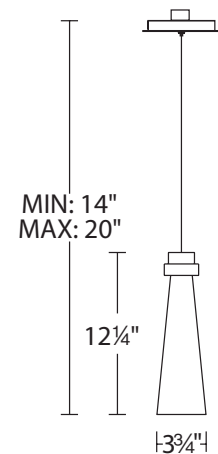

SPECIFICATIONS

Construction: Aluminum

Input: 120V - 277V

Dimming: 100% - 10% ELV
100% - 10% ELV ; 100% - 5% 0-10V/Triac (T24 Option)

Light Source: High output LED

Finish: Brushed Nickel (BN), Aged Brass (AB), Black (BK)

Standards: ETL & cETL Damp Location listed

Canopy dimensions :

ORDER NUMBER

| Model | Size | Watt | LED Lumens | Delivered Lumens | Finish |
|-----------------|------|------|------------|------------------|--|
| PD-72912 | 12" | 9W | 302 | 71 | BN <i>Brushed Nickel</i> AG <i>Aged Brass</i> BK <i>Black</i> |