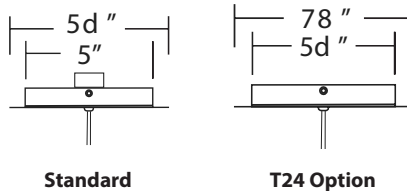

SPECIFICATIONS

Construction: Aluminum

Input: 120V - 277V

Dimming: 100% - 10% ELV
100% - 10% ELV ; 100% - 5% 0-10V/Triac (T24 Option)

Light Source: High output LED

Finish: Brushed Nickel (BN), Aged Brass (AB), Black (BK)

Standards: ETL & cETL Damp Location listed

Canopy dimensions :

ORDER NUMBER

| Model | Size | Watt | LED Lumens | Delivered Lumens | Finish |
|-----------------|------|------|------------|------------------|--|
| PD-72912 | 12" | 9W | 302 | 71 | BN <i>Brushed Nickel</i> AG <i>Aged Brass</i> BK <i>Black</i> |