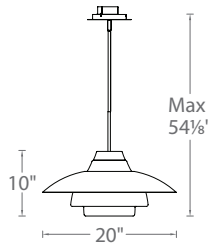

**DECO** – model: PD-837  
 dwelLED™ LED Pendant

**WAC LIGHTING**  
 Responsible Lighting®

Fixture Type:

Catalog Number:

Project: \_\_\_\_\_

Location: \_\_\_\_\_

**PRODUCT DESCRIPTION**

Born out of an aspirational mid 20th century period of design, Deco adds a modern art deco twist to any home or business. The evenly lit mouth blown opal glass is illuminated by advanced LED technology with a spun aluminum shade, finished with brushed aluminum on top and a hand applied white in the interior.

**FEATURES**

- Art deco inspired contemporary design updated with LED technology
- Evenly lit mouth blown opal glass with a spun aluminum shade
- Driver located in standard 4" junction box
- 10' of wire included to extend pendant up to a total of 120", three 12" and one 6" downrods included (additional downrods available)
- Universal driver (120V-220V-277V)
- Color Temp: 3000K
- CRI: 90
- Dimming: 100% - 5% ELV
- Rated Life: 69,000 hours
- Input: 120 - 277V
- 3" x 1.25" x 1.13" universal voltage driver (120V-220V-277V) installs within a junction box
- 5 years warranty

**SPECIFICATIONS**

**Construction:** Aluminum Body and Mouth Blown Opal Etched Glass

**Light Source:** High output LED.

**Finish:** Polished Nickel (PN)

**Standards:** ETL & cETL damp location listed.

Replacement glass