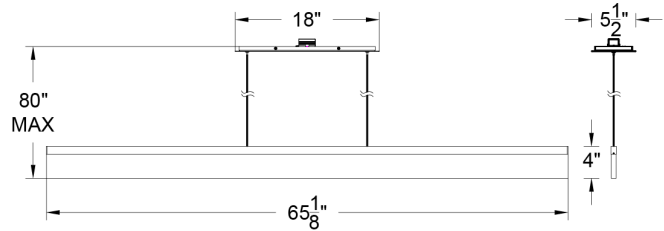

Fixture Type:

Catalog Number:

Project:

Location:

PD-85648

PD-85665

PRODUCT DESCRIPTION

Balanced, consistent lighting elevated. Remarkable edge-lit linear blade just 1/2" wide.

FEATURES

- Edge-lit magic
- Ultra thin profile
- Edge-lit LED panel illuminates, providing ambient light
- Frosted diffuser provides even illumination
- Transformer located in canopy

SPECIFICATIONS

Color Temp: 3500K
CRI: 90
Dimming: 100% - 10% ELV
Rated Life: 84,000 hrs
Input: 120V
Construction: Aluminum with frosted diffuser
Standards: ETL & cETL listed

ORDER NUMBER

Model	Wattage	Voltage	LED Lumens	Delivered Lumens	Finish
PD-85648	48"	35W	120V	1620	AL <i>Brushed Aluminum</i>
PD-85665	65"	45W	2100	2015	

Example: **PD-85648-AL**