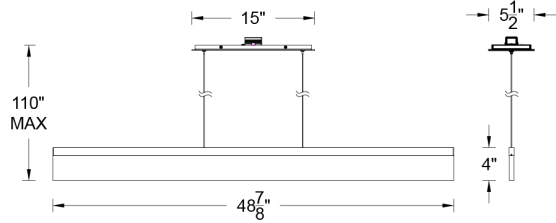

Fixture Type:

Catalog Number:

Project:

Location:

PD-85648

PD-85665

PRODUCT DESCRIPTION

Balanced, consistent lighting elevated. Remarkable edge-lit linear blade just 1/2" wide.

FEATURES

- Edge-lit magic
- Ultra thin profile
- Edge-lit LED panel illuminates, providing ambient light
- Frosted diffuser provides even illumination
- Transformer located in canopy

SPECIFICATIONS

Color Temp: 3500K
CRI: 90
Dimming: 100% - 10% ELV
Rated Life: 84,000 hrs
Input: 120V
Construction: Aluminum with frosted diffuser
Standards: ETL & cETL listed

ORDER NUMBER

Model	Wattage	Voltage	LED Lumens	Delivered Lumens	Finish
PD-85648	48"	35W	120V	1620	AL <i>Brushed Aluminum</i>
PD-85665	65"	45W	2100	2015	

Example: **PD-85648-AL**