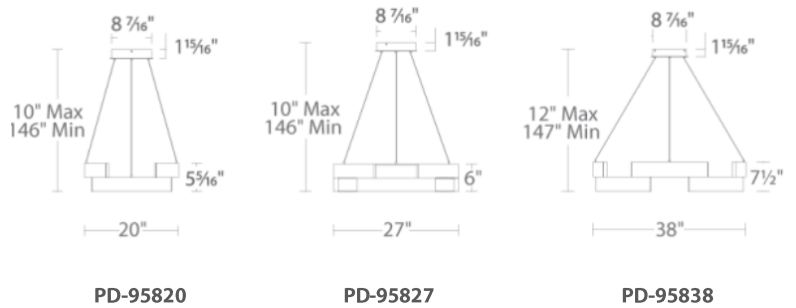

PRODUCT DESCRIPTION

Futuristic design meets top-tier technology in this artful pendant, where cutting-edge led light radiates inside terraced bands finished in black, chrome or white.

FEATURES

- Can be mounted on a sloped ceiling
- Universal voltage driver (120V-220V-277V) within canopy

SPECIFICATIONS

Color Temp: 3000K

CRI: 90

Dimming: 100% - 10% ELV & 0-10V

Rated Life: 50,000 hrs

Input: 120V – 277V

Construction: Aluminum with polycarbonate diffuser

Finish: Chrome, Black, White

Standards: ETL & cETL listed, Damp listed, Title 24

ORDER NUMBER

Model	Wattage	Voltage	LED Lumens	Delivered Lumens	Finish
PD-95820	20"	35W			CH Chrome BK Matte Black WT Matte White
PD-95827	27"	65W	120V-277V		
PD-95838	38"	79W			

Example: **PD-95838-CH**

dweLED.com
Phone (800) 526.2588
Fax (800) 526.2585

Headquarters/Eastern Distribution Center
44 Harbor Park Drive
Port Washington, NY 11050

Central Distribution Center
1600 Distribution Ct
Lithia Springs, GA 30122

Western Distribution Center
1750 Archibald Avenue
Ontario, CA 91760