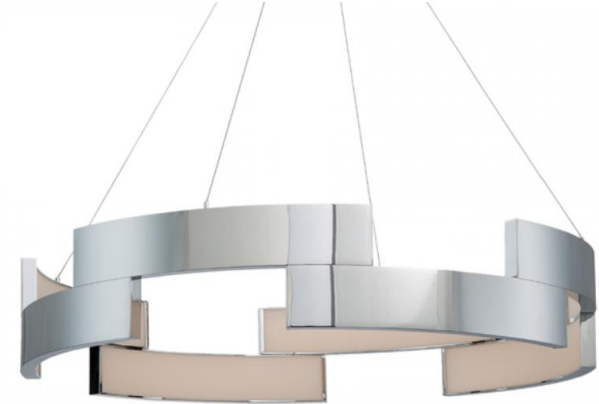

Trap Pendant

PD-95820 / PD-95827 / PD-95838

dweLED
by WAC Lighting

Fixture Type:

Catalog Number:

Project:

Location:

PRODUCT DESCRIPTION

Futuristic design meets top-tier technology in this artful pendant, where cutting-edge led light radiates inside terraced bands finished in black, chrome or white.

FEATURES

- Can be mounted on a sloped ceiling
- Universal voltage driver (120V-220V-277V) within canopy