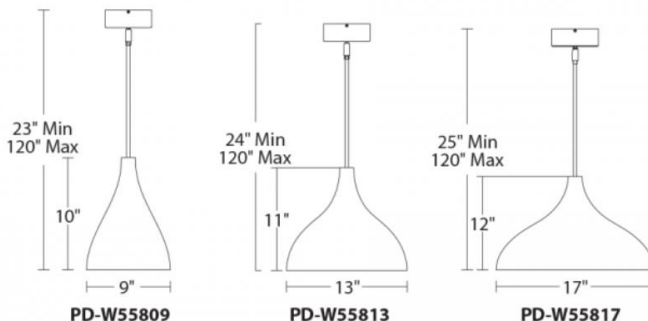

Copa Interior and Exterior Pendant

PD-W55809 / PD-W55813 / PD-W55817

dweLED
by WAC Lighting

Fixture Type:

Catalog Number:

Project:

Location:

PRODUCT DESCRIPTION

FEATURES

- Smooth round exterior with weather-resistant finish, contrast ribbing on interior
- Three 12" and one 6" down rod included, additional rods available
- Can be mounted on a sloped ceiling, swivel attachment included for seismic protection
- Driver concealed within canopy

Replacement Parts

RPL-RDOUT06-886-WT	6" Rod
RPL-RDOUT12-886-WT	12" Rod
RPL-RDOUT06-886-BK	6" Rod
RPL-RDOUT12-886-BK	12" Rod
RPL-GLA-W55809	Glass
RPL-GLA-W55813	Glass

SPECIFICATIONS

Color Temp: 3000k

CRI: 90

Dimming: 100% - 5% ELV

Rated Life: 50,000 hrs*

Input: 120V

Construction: Aluminum

Finish: White/Gold Ribbed, Black/Gold Ribbed

Standards: ETL & cETL listed, Wet listed, IP65, title 24

ORDER NUMBER

Model	Wattage	Voltage	LED Lumens	Delivered Lumens	Finish
PD-W55809	9"	17W	853	403	WT/GR White/Gold Ribbed BK/GR Black/Gold Ribbed
PD-W55813	13"	18W	1201	620	
PD-W55817	17"	19W	1344	677	