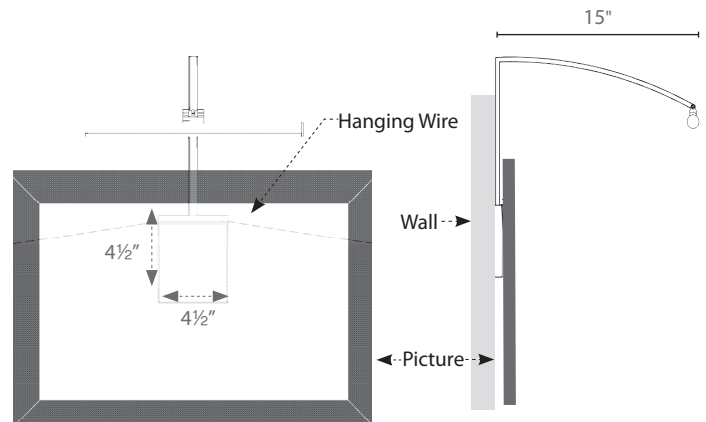

PL-LED -

Example: PL-LED15-27-BK

dweLED
www.dweLED.com
Phone (800) 526.2588 • Fax (800) 526.2585

Headquarters/Eastern Distribution Center
44 Harbor Park Drive • Port Washington, NY 11050
Phone (516) 515.5000 • Fax (516) 515.5050

Western Distribution Center
1750 Archibald Avenue • Ontario, CA 91760
Phone (800) 526.2588 • Fax (800) 526.2585