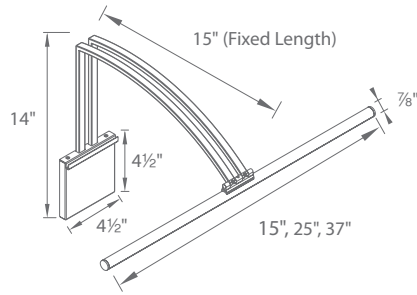

VIBE - model: PL-LED

LED Picture Lights

WAC LIGHTING

Responsible Lighting®

PL-LED15-27

PL-LED25-27

PL-LED37-27

Fixture Type:

Catalog Number:

Project:

Location:

PRODUCT DESCRIPTION

Designed to disappear, the low profile Vibe picture light features a canopy that both hides behind the artwork and serves as the mount. At less than an inch in diameter, the Vibe picture light shrouds the smallest light source available to provide substantial, full spectrum, and high quality lighting. Three lengths with 35 degree rotation accommodates artwork of varying sizes.

FEATURES

- Head rotates 35° up or down
- 110° beam angle
- Replaceable LED module
- 70,000 hour rated life

SPECIFICATIONS

Construction: Aluminum with frosted plastic lens

Power: Integral driver, no remote driver needed

Light Source: Direct wiring or plug-in LED

Dimming: Dim to 10% with electronic low voltage (ELV) dimmer

Finish: Black (BK), Brushed Nickel (BN)

Standards: ETL & cETL Listed

FIXTURE PERFORMANCE

Model #	Watt	LED Lumens	Delivered Lumens	Efficacy
PL-LED15-27	8.5W	595	240	28 Lm/W
PL-LED25-27	16W	1186	535	33 Lm/W
PL-LED37-27	23W	1785	850	37 Lm/W

ORDER NUMBER

Hard Wired	Model	Length		Finish
		Model	Length	
PL-LED	15-27	15"	BK Black BN Brushed Nickel	
	25-27	25"		
	37-27	37"