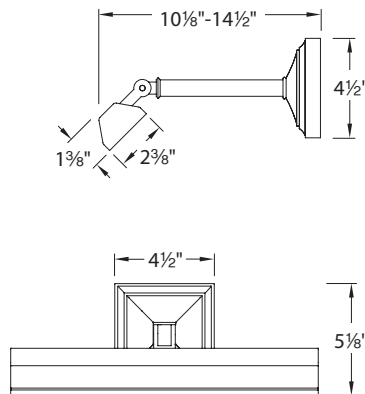

HEMMINGWAY - model: PL-LED

LEDme® Picture Light

WAC LIGHTING

Responsible Lighting®

Fixture Type:

Catalog Number:

Project:

Location:

PRODUCT DESCRIPTION

Recognized by the Lighting for Tomorrow LED luminaire design competition, Hemmingway illuminates fine artwork utilizing the optimal spectrum of colors. Unlike conventional luminaires, these LED picture lights provide full spectrum illumination without damaging infrared and ultraviolet rays. Available in four designer finishes and two sizes to complement upscale art framing.

FEATURES

- Chronophoton™ Technology preserves artwork while providing vibrant color rendering
- Head rotates 90° up or down and extends out 14" from mounting surface
- Replaceable LED module
- 90 CRI
- 70,000 hour rated life

SPECIFICATIONS

Construction: Aluminum with frosted glass lens.

Power: Direct wiring, no remote driver needed. 120V input / 24V output.

Light Source: 24 (14") or 48 (24") 2700K high power LEDs.

Dimming: Dimmable to 10% with electronic low voltage (ELV) dimmer.

Finish: Antique Nickel (AN), Burnished Brass (BB), Polished Nickel (PN) and Rubbed Bronze (RB).

Standards: ETL, cETL, CSA Listed.

FIXTURE PERFORMANCE

Model #	Watt	LED Lumens	Delivered Lumens	Efficacy
PL-LED14-27	9.4	595	302	32 Lm/W
PL-LED24-27	16.9	1186	605	36 Lm/W

ORDER NUMBER

	Model	Length	Finish
Hard Wired	PL-LED	14-27 14 1/8"	AN <i>Antique Nickel</i>
			BB <i>Burnished Brass</i>
	24-27 24 3/8"	PN <i>Polished Nickel</i>	
		RB <i>Rubbed Bronze</i>	

FINISHES

PL-LED

Example: PL-LED14-27-RB

dweLED

www.dweLED.com

Phone (800) 526.2588 • Fax (800) 526.2585

Headquarters/Eastern Distribution Center

44 Harbor Park Drive • Port Washington, NY 11050

Phone (516) 515.5000 • Fax (516) 515.5050

Western Distribution Center

1750 Archibald Avenue • Ontario, CA 91760

Phone (800) 526.2588 • Fax (800) 526.2585