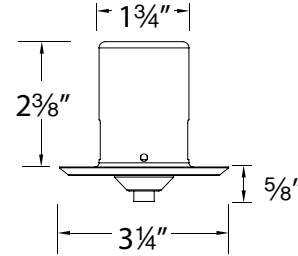

MINIATURE – model: QMP-MI-TR

Quick Connect™ Canopies

Fixture Type:

Catalog Number:

Project:

Location:

PRODUCT DESCRIPTION

Quick Connect™ miniature round canopy with wiring compartment for use with low voltage Quick Connect™ QP series pendants and QF series track heads. Designed to be installed on ceilings or wood surfaces.

FEATURES

- Order remote transformer separately
- No exposed hardware
- The housing is installed in the cutout hole and then the faceplate is attached

SPECIFICATIONS

- **Power:** Remote transformer required (order separately)
- **Standards:** UL & CUL listed
- **Mounting:** The recessed "housing" is a wiring compartment with one knock-out that accepts trade size connectors