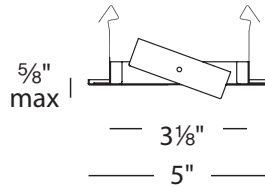

R-432

4" Line Voltage Downlight Trim

Fixture Type:

Catalog Number:

Project:

Location:

PRODUCT DESCRIPTION

Recessed trim gimbal ring - 20° adjustment from vertical.
For use with R-400 series Line voltage downlight housings.

SPECIFICATIONS

Construction: Durable stamped metal construction.
Three heavy gauge retention clips firmly hold trim to housing.

Lamp: Utilizes LED PAR20 lamp or medium base incandescent.
Incandescent lamps are rated for up to 50W watts max. Compact Fluorescent lamps are rated for 13 watts max. Lamps are ordered separately.