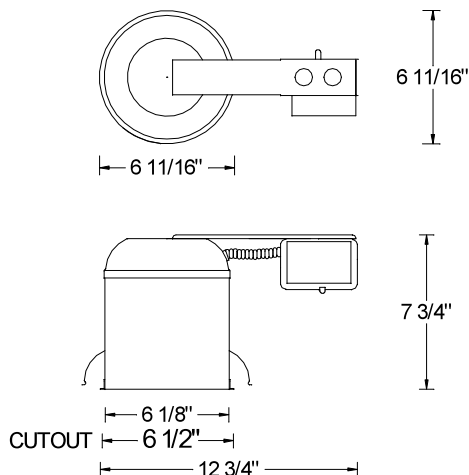

WAC LIGHTING

Responsible Lighting®

44 Harbor Park Drive
Port Washington, NY 11050
Tel: 800.526.2588
www.waclighting.com

6" LINE VOLTAGE DOWNLIGHTS

R-F606D-R-ICA

Ordering Matrix

Model	Installation Type	Options
[]	[]	[]
R-F606D: Recessed 6inch compact fluorescent downlights	R-Remodel Housing	ICA: IC-Rated/Air Tight

Example: R-F606D-R-ICA

Product Details

Description:	Line voltage remodel housing.
Materials:	Housing is 20 gauge steel, painted white. Frame, junction box is heavy gauge galvanized steel.
Mounting:	Clips allow easy removal of housing. Accommodates surface thickness of up to 1". 6 1/2" cutout hole.
Ratings:	IC-Rated for direct contact with insulation.
J-Box:	Seven knockouts and four Romex® style wiring connectors provided for ease of installation. Rated for branch and chain wiring.
Ballast:	Rated Lamp Watts: 13W Voltage: 120V Input Current: 0.13A Input Power (ANSI Watts): 15W Minimum 2 years warranty from the manufacturer of the ballast.
Lamp:	Single compact fluorescent lamp. CFQ13W/G24q/830, 3000K CFTR13W/GX24q/830, 3000K Lamps are ordered separately.
Listing:	UL & CUL Listed. Suitable for damp locations.