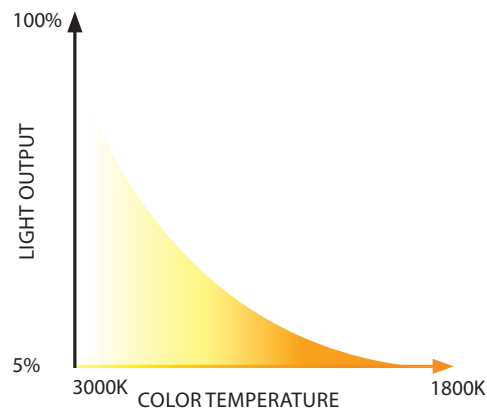

3.5" OCULUX DIM-TO-WARM

0 -35° Adjustable - R3BRA, R3BSA

WAC LIGHTING

Responsible Lighting®

Fixture Type:

Catalog Number:

Project:

Location:

PRODUCT DESCRIPTION

The brilliant LED recessed downlight that gradually changes to a warmer color temperature as you dim. Great for new construction projects or remodels.

FEATURES

- Dim-to-Warm color temperature range: 3000K - 1800K
- Energy Star® Rated
- Title 24 Compliant
- IC-rated Remodel and New Construction
- Airtight in New Construction and remodel
- Shallow housing under 4" depth
- Cutout 4¼"

SPECIFICATIONS

Construction: Die-cast aluminum trim and heat sink

Dimming: ELV or TRIAC or 0-10V dimming compatible

Input: 120V for R3BNICA-10, R3BBRT-10; 120-277V for R3BNICA-10U

Light Source: 11W 95 CRI Single LED Module. Rated Life: 50,000 hours

Mounting: Retention clips firmly hold trim to housing.

Finish: Powder coated

Ceiling thickness: ½" - 1"

Standards: ETL&cETL listed, Damp location listed

Operating Temperature: -4°F to 104°F (20°C to 40°C)

Trims (Order Housing Separately)	Model	Beam	Max Lumens	Max CBCP	Color Temp	Finish
	R3BRA Round 0 - 35° Adjustable	S 19° N 27° F 50°	985	4712	WD 3000K - 1800K	HZWT Haze/White BN Brushed Nickel WT White
	R3BSA Square 0 - 35° Adjustable	S 19° N 27° F 50°	985	4712	WD 3000K - 1800K	HZWT Haze/White BN Brushed Nickel WT White

R3BRA-__WD-WT

Example: R3BRA-SWD-WT

waclighting.com
Phone (800) 526.2588
Fax (800) 526.2585

Headquarters/Eastern Distribution Center
44 Harbor Park Drive
Port Washington, NY 11050

Central Distribution Center
1600 Distribution Ct
Lithia Springs, GA 30122

Western Distribution Center
1750 Archibald Avenue
Ontario, CA 91760