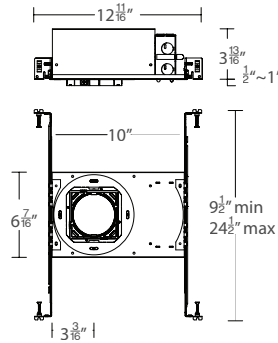

3.5" OCULUX ARCHITECTURAL

Adjustable Pinhole - R3CSPT, R3CSPL

WAC LIGHTING

Responsible Lighting®

Housings (Required) - Order separately from trims

Model Color Temp Input

Model	Color Temp	Input
R3CSN-11	927 2700K	120V - 277V
<i>IC-Rated, Airtight</i>	930 3000K	
<i>New Construction</i>	935 3500K	
	940 4000K	

Example: **R3CSN-11-927**

GLARE CONTROL ACCESSORIES sold separately

LENS-16	HCL	Honeycomb Louver

FEATURES

- Adjustable LED light engine included with housing:
  Vertical Adjustment 0-30°, Horizontal Adjustment 365°
- Trim or trimless with die-cast spackle frame included.
- Accepts one optional honeycomb louver or optical lens.

LENS ACCESSORIES sold separately

LENS-16	AMB	Red
	RED	Frosted
	SPR	Spread
	BEL	Beam Elongating

wacighting.com
Phone (800) 526.2588
Fax (800) 526.2585

Headquarters/Eastern Distribution Center
44 Harbor Park Drive
Port Washington, NY 11050

Central Distribution Center
1600 Distribution Ct
Lithia Springs, GA 30122

Western Distribution Center
1750 Archibald Avenue
Ontario, CA 91760