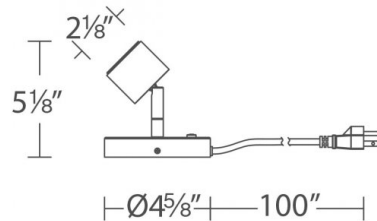

SPRITE - LED Display Light
TL-22905

dweLED
by WAC Lighting

Fixture Type:

Catalog Number:

Project: _____

Location: _____

FEATURES

- On-off switch on fixture
- Pivotal head
- Integral driver located in canopy
- Fingertip touch dimming on base

SPECIFICATIONS

Construction: Aluminum

Input: 120V

Rated Life: 36,000 hours

Color Temp: 3000K

Finish: Aged Brass (AB), Brushed Nickel (BN), Chrome (CH)

Standards: ETL & cETL Damp Location listed

ORDER NUMBER