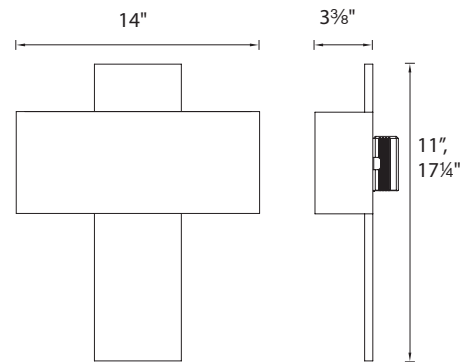

CHICAGO – model: WS-125
 dwelLED™ LED Wall Sconce

WAC LIGHTING
 Responsible Lighting®

Fixture Type:

Catalog Number:

Project: _____

Location: _____

PRODUCT DESCRIPTION

Warm 2700K LED lighting illuminates beautifully from within a quality trimless fabric shade treated to repel dust and stains. Four brushed and polished metal finishes complete the design on a substantively scaled ADA compliant sconce for fine hospitality venues.

SPECIFICATIONS

- **Construction:** Steel

ORDERING NUMBER

Model#	Length	Watt	LED Lumens	Delivered Lumens	Finish
WS-12511	11"	20.5W	1132	650	BN <i>Brushed Nickel</i>
WS-12517	17"	20.5W	1132	650	BR <i>Brushed Brass</i>
					BO <i>Brushed Bronze</i>
					PN <i>Polished Nickel</i>