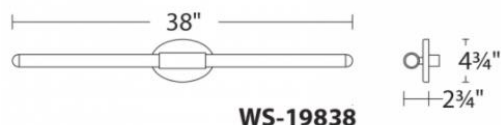

Fixture Type:

Catalog Number:

Project:

Location:

PRODUCT DESCRIPTION

Add sparkle to your sanctuary with this exciting bath design, featuring miniature crystal beads that shimmer with light. It's luxe touch, and energy-efficient too, thanks to state-of-the-art LED modules within.

FEATURES

- Three Individual illuminating chrome plated elements
- Universal voltage driver (120V-220V-277V) concealed within fixture
- ADA compliant

SPECIFICATIONS

- Color Temp:** 3000K
- CRI:** 90
- Dimming:** 100% - 10% 0-10V; 100% - 5% ELV & Triac
- Rated Life:** 60,000 hrs
- Input:** 120V – 277V
- Construction:** Aluminum
- Finish:** Chrome
- Standards:** ETL & cETL listed, Damp listed, Title 24