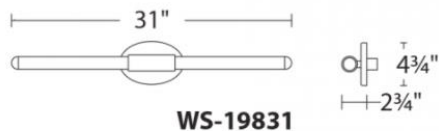

Fixture Type:

Catalog Number:

Project:

Location:

PRODUCT DESCRIPTION

Add sparkle to your sanctuary with this exciting bath design, featuring miniature crystal beads that shimmer with light. It's luxe touch, and energy-efficient too, thanks to state-of-the-art LED modules within.

FEATURES

- Three Individual illuminating chrome plated elements
- Universal voltage driver (120V-220V-277V) concealed within fixture
- ADA compliant

SPECIFICATIONS

- Color Temp:** 3000K
- CRI:** 90
- Dimming:** 100% - 10% 0-10V; 100% - 5% ELV & Triac
- Rated Life:** 60,000 hrs
- Input:** 120V – 277V
- Construction:** Aluminum
- Finish:** Chrome
- Standards:** ETL & cETL listed, Damp listed, Title 24