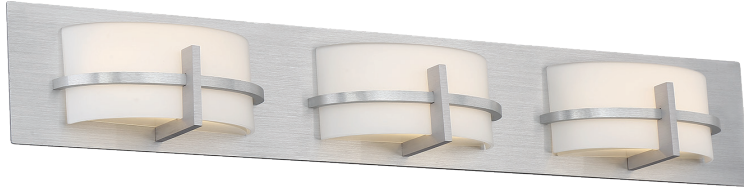

COMPASS – model: WS-216

dweLED™ Vanity

WAC LIGHTING

Responsible Lighting®

Fixture Type:

Catalog Number:

Project: _____

Location: _____

PRODUCT DESCRIPTION

Designed with the precision engineering and robust performance of the magnetic instrument created to determine direction. Compass offers a contemporary form created with meticulous attention to detail. Appealing brushed aluminum frame embraces mouth blown etched opal glass diffusing flattering light to illuminate fine baths or hallways in luxury hotels. ADA compliant with full range of dimmability.

FEATURES

- Mouth blown etched opal glass
- ETL & cETL damp location listed
- ADA compliant, low profile design
- 100%-10% electronic low voltage (ELV) dimming
- No transformer or driver required
- CRI: 90
- Color Temp: 3000K
- Rated Life: 45,000 hours
- 5 year warranty

SPECIFICATIONS

Construction: Durable die-cast aluminum hardwares, with thick opal glass.

Light Source: LED

Dimming: 100%-10% Electronic Low Voltage (ELV)

Standards: ETL & cETL Damp location listed, ADA Compliant