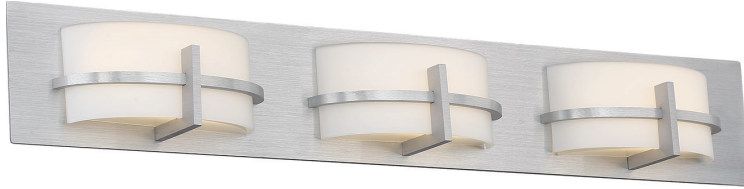

COMPASS – model: WS-216

dweLED™ Vanity

WAC LIGHTING

Responsible Lighting®

Fixture Type:

Catalog Number:

Project: _____

Location: _____

PRODUCT DESCRIPTION

Designed with the precision engineering and robust performance of the magnetic instrument created to determine direction. Compass offers a contemporary form created with meticulous attention to detail. Appealing brushed aluminum frame embraces mouth blown etched opal glass diffusing flattering light to illuminate fine baths or hallways in luxury hotels. ADA compliant with full range of dimmability.

FEATURES

- Mouth blown etched opal glass
- CEC Title 24 compliant
- ETL & cETL damp location listed
- ADA compliant, low profile design
- 100%-10% electronic low voltage (ELV) dimming
- No transformer or driver required
- CRI: 90
- Color Temp: 3000K
- Rated Life: 45,000 hours
- 5 year warranty

SPECIFICATIONS

Construction: Durable die-cast aluminum hardwares, with thick opal glass.

Light Source: LED

Dimming: 100%-10% Electronic Low Voltage (ELV)

Standards: ETL & cETL Damp location listed, ADA Compliant, CEC Title 24