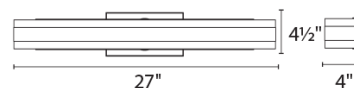

Fixture Type:

Catalog Number:

Project:

Location:

WS-53827

PRODUCT DESCRIPTION

A continuous band of even light wraps around a finely crafted aluminum structure like the Roman "Circus Maximus." Hollow in the center, this elegant family of sconces and vanities exhibits a refreshing combination of technology and modernity.

FEATURES

- Frosted edge-lit acrylic diffuser
- Can be mounted vertically or horizontally
- 2.76" x 1.26" x 1.18" universal voltage driver (120v-220v-277v) installs within junction box
- ADA compliant

Replacement Driver

RPL-DRV-70028 *Driver*

SPECIFICATIONS

- **Color Temp:** 3000K
- **CRI:** 90
- **Dimming:** 100% - 10% ELV
- **Rated Life:** 60,000 hrs
- **Input:** 120V – 277V
- **Construction:** Aluminum with acrylic diffuser
- **Finish:** White
- **Standards:** ETL & cETL listed, Damp listed

ORDER NUMBER

Model	Wattage	Voltage	LED Lumens	Delivered Lumens	Finish
WS-53820	20"	20W	879	703	WT <i>White</i>
WS-53827	27"	25W	1384	1107	
WS-53837	37"	30W	2040	1632	

Example: **WS-53827-WT**

dweLED.com
Phone (800) 526.2588
Fax (800) 526.2585

Headquarters/Eastern Distribution Center
44 Harbor Park Drive
Port Washington, NY 11050

Central Distribution Center
1600 Distribution Ct
Lithia Springs, GA 30122

Western Distribution Center
1750 Archibald Avenue
Ontario, CA 91760