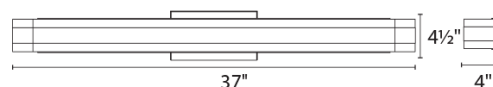

WS-53837

PRODUCT DESCRIPTION

A continuous band of even light wraps around a finely crafted aluminum structure like the Roman "Circus Maximus." Hollow in the center, this elegant family of sconces and vanities exhibits a refreshing combination of technology and modernity.

FEATURES

- Frosted edge-lit acrylic diffuser
- Can be mounted vertically or horizontally
- 2.76" x 1.26" x 1.18" universal voltage driver (120v-220v-277v) installs within junction box
- ADA compliant

Replacement Driver

RPL-DRV-70028 *Driver*

SPECIFICATIONS

- **Color Temp:** 3000K
- **CRI:** 90
- **Dimming:** 100% - 10% ELV
- **Rated Life:** 60,000 hrs
- **Input:** 120V – 277V
- **Construction:** Aluminum with acrylic diffuser
- **Finish:** White
- **Standards:** ETL & cETL listed, Damp listed

ORDER NUMBER

Model	Wattage	Voltage	LED Lumens	Delivered Lumens	Finish
WS-53820	20"	20W	879	703	WT <i>White</i>
WS-53827	27"	25W	1384	1107	
WS-53837	37"	30W	2040	1632	

Example: **WS-53827-WT**

dweLED.com
Phone (800) 526.2588
Fax (800) 526.2585

Headquarters/Eastern Distribution Center
44 Harbor Park Drive
Port Washington, NY 11050

Central Distribution Center
1600 Distribution Ct
Lithia Springs, GA 30122

Western Distribution Center
1750 Archibald Avenue
Ontario, CA 91760