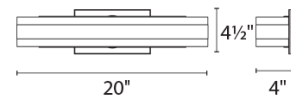

Fixture Type:

Catalog Number:

Project:

Location:

WS-53820

PRODUCT DESCRIPTION

A continuous band of even light wraps around a finely crafted aluminum structure like the Roman "Circus Maximus." Hollow in the center, this elegant family of sconces and vanities exhibits a refreshing combination of technology and modernity.

FEATURES

- Frosted edge-lit acrylic diffuser
- Can be mounted vertically or horizontally
- 2.76" x 1.26" x 1.18" universal voltage driver (120v-220v-277v) installs within junction box
- ADA compliant

Replacement Driver

RPL-DRV-70028 *Driver*

SPECIFICATIONS

- **Color Temp:** 3000K
- **CRI:** 90
- **Dimming:** 100% - 10% ELV
- **Rated Life:** 60,000 hrs
- **Input:** 120V – 277V
- **Construction:** Aluminum with acrylic diffuser
- **Finish:** White
- **Standards:** ETL & cETL listed, Damp listed

ORDER NUMBER

Model	Wattage	Voltage	LED Lumens	Delivered Lumens	Finish
WS-53820	20"	20W	879	703	WT <i>White</i>
WS-53827	27"	25W	1384	1107	
WS-53837	37"	30W	2040	1632	

Example: **WS-53827-WT**

dweLED.com
Phone (800) 526.2588
Fax (800) 526.2585

Headquarters/Eastern Distribution Center
44 Harbor Park Drive
Port Washington, NY 11050

Central Distribution Center
1600 Distribution Ct
Lithia Springs, GA 30122

Western Distribution Center
1750 Archibald Avenue
Ontario, CA 91760