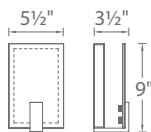

MERIDIEN – model: WS-576
dwelLED™ LED Bath

WAC LIGHTING
Responsible Lighting®

WS-57609