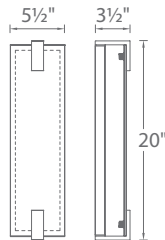

WS-57620

Fixture Type:

Catalog Number:

Project: _____

Location: _____

PRODUCT DESCRIPTION

Meridien is an LED vanity wall sconce and flushmount collection designed with a transitional style to suit the clean look of today's contemporary or traditional home. Integrated high powered LED's to create an evenly diffused illumination through a silk screened glass, eliminating the appearance of hot spots while providing lasting worry-free performance. Solid Die-cast brushed nickel hardware enhances aesthetic appeal. The Meridien collection is available in a variety of matching wall sconces and flush mounts.

FEATURES

- Silk-screened glass with a white ceramic glazed center and water clear edge
- Mount vertically only
- No transformer or driver required
- Color Temp: 3000K
- CRI: 90
- Dimming: 100% - 0% ELV
- Rated Life: 50,000 hours
- Input: 120V

SPECIFICATIONS

Construction: Aluminum and White Silk Screened Glass

Light Source: High output LED.

Finish: Brushed Nickel (BN)

Standards: ETL & cETL damp location listed. Title 24 Compliant. ADA Compliant

REPLACEMENT GLASS

RPL-GLA-57609	<i>Outer Glass</i>
RPL-GLA-57609-02	<i>Inner Glass</i>
RPL-GLA-57620	<i>Outer Glass</i>
RPL-GLA-57620-02	<i>Inner Glass</i>

ORDER NUMBER

	Length	Watt	LED Lumens	Delivered Lumens	Finish
WS-57609	9"	9.5W	665	540	BN <i>Brushed Nickel</i>
WS-57620	20"	22W	1595	1220	

Example: **WS-57609-BN**

waclighting.com
Phone (800) 526.2588
Fax (800) 526.2585

Headquarters/Eastern Distribution Center
44 Harbor Park Drive
Port Washington, NY 11050

Central Distribution Center
1600 Distribution Ct
Lithia Springs, GA 30122

Western Distribution Center
1750 Archibald Avenue
Ontario, CA 91760