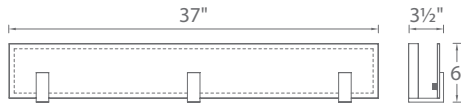

WS-57637

Fixture Type:

Catalog Number:

Project: _____

Location: _____

PRODUCT DESCRIPTION

Meridien is an LED vanity wall sconce and flushmount collection designed with a transitional style to suit the clean look of today's contemporary or traditional home. Integrated high powered LED's to create an evenly diffused illumination through a silk screened glass, eliminating the appearance of hot spots while providing lasting worry-free performance. Solid Die-cast brushed nickel hardware enhances aesthetic appeal. The Meridien collection is available in a variety of matching wall sconces and flush mounts.

FEATURES

- Silk-screened glass with a white ceramic glazed center and water clear edge
- Mount horizontally only
- No transformer or driver required
- Color Temp: 3000K
- CRI: 90
- Dimming: 100% - 10% ELV
- Rated Life: 50,000 hours
- Input: 120V

SPECIFICATIONS

Construction: Aluminum and White Silk Screened Glass

Light Source: High output LED.

Finish: Brushed Nickel (BN)

Standards: ETL & cETL damp location listed. Title 24 Compliant. ADA Compliant

REPLACEMENT GLASS

RPL-GLA-57627	<i>Outer Glass</i>
RPL-GLA-57627-02	<i>Inner Glass</i>
RPL-GLA-57637	<i>Outer Glass</i>
RPL-GLA-57637-02	<i>Inner Glass</i>

ORDER NUMBER

	Length	Watt	LED Lumens	Delivered Lumens	Finish
WS-57627	27"	35.5W	2730	2065	BN <i>Brushed Nickel</i>
WS-57637	37"	58.5W	3585	2790	

Example: **WS-57627-BN**

waclighting.com
Phone (800) 526.2588
Fax (800) 526.2585

Headquarters/Eastern Distribution Center
44 Harbor Park Drive
Port Washington, NY 11050

Central Distribution Center
1600 Distribution Ct
Lithia Springs, GA 30122

Western Distribution Center
1750 Archibald Avenue
Ontario, CA 91760