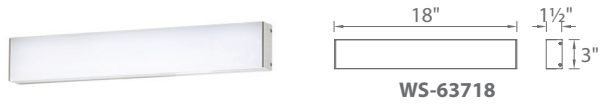

**STRIP** – model: WS-637  
 dwelLED™ LED Bath

**WAC LIGHTING**  
 Responsible Lighting®

WS-63718

WS-63724

WS-63736

Fixture Type:

Catalog Number:

Project: \_\_\_\_\_

Location: \_\_\_\_\_

**PRODUCT DESCRIPTION**

Sleek style and bountiful light are what define the contemporary Strip LED bath vanity light from WAC Lighting. The thin bezel backplate contributes to the low-profile design of the Strip. Die cast metal endcaps and hardware house a co-extruded clear and white acrylic shade which illuminates a superb amount of ambient light.

**FEATURES**

- Modern, sleek, clean
- Co-extruded clear and white acrylic provides substance, luminosity and optical efficacy
- Mounts vertically or horizontally
- Listed for use in closets
- 2.76" x 1.26" x 1.18" universal voltage driver (120V - 220V - 277V) installs within junction box
- Conversion plate for 4" junction box included
- Adjustable backplate
- Color Temp: 2700K, 3000K, 3500K
- CRI: 90
- Dimming: 100% - 10% ELV
- Rated Life: 54,000 hours
- Input: 120 - 277V