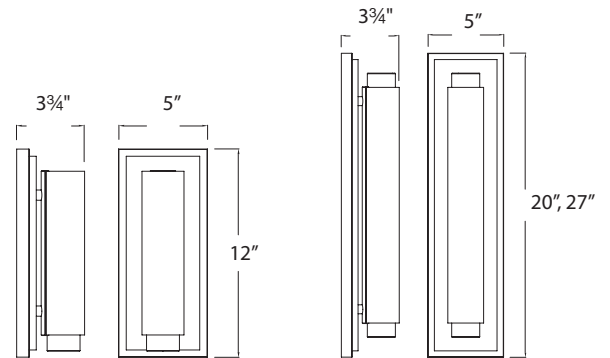

**SONOMA** – model: WS-63  
dwelLED™ LED Vanity

**WAC LIGHTING**  
Responsible Lighting®

Fixture Type:

Catalog Number:

Project: \_\_\_\_\_

Location: \_\_\_\_\_

**PRODUCT DESCRIPTION**

An upscale transitional design to complement many bath renovations. Mouth blown etched opal glass shines at the forefront of a stunning natural seashell mosaic artfully tiled by hand for visual depth and attention to detail. Mount vertically or horizontal for various locations and applications.

**FEATURES**

- Mouth blown etched triplex glass
- ADA compliant
- CEC Title 24 Compliant for WS-6312
- No driver or transformer needed
- Vertical or horizontal mount
- Smooth and continuous ELV dimming
- ETL & cETL damp location listed
- 80,000 hour rated life
- Color Temp: 2700K
- 90 CRI

**SPECIFICATIONS**

- **Construction:** Steel

**ORDERING NUMBER**

Model#	Length	Watt	LED Lumens	Delivered Lumens	Finish
<b>WS-6312</b>	12"	7.5W	592	340	<b>CH</b> Chrome 
<b>WS-6320</b>	20"	13.5W	980	695	
<b>WS-6327</b>	27"	17.5W	1346	865	