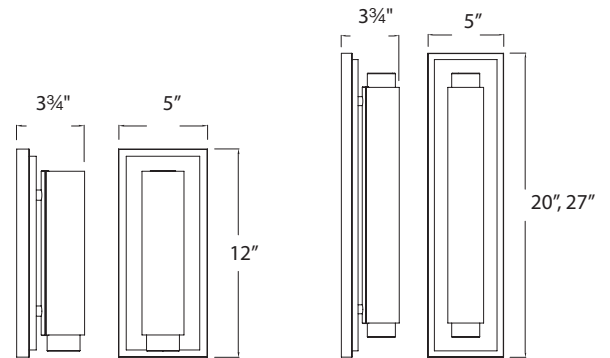

SONOMA – model: WS-63
dwelLED™ LED Vanity

WAC LIGHTING
Responsible Lighting®

Fixture Type:

Catalog Number:

Project: _____

Location: _____

PRODUCT DESCRIPTION

An upscale transitional design to complement many bath renovations. Mouth blown etched opal glass shines at the forefront of a stunning natural seashell mosaic artfully tiled by hand for visual depth and attention to detail. Mount vertically or horizontal for various locations and applications.

FEATURES

- Mouth blown etched triplex glass
- ADA compliant
- Meets 2013 California Title 24 Efficiency
- No driver or transformer needed
- Vertical or horizontal mount
- Smooth and continuous ELV dimming
- ETL & cETL damp location listed
- 80,000 hour rated life
- 90 CRI

SPECIFICATIONS

- **Construction:** Steel
- **Color Temperature:** 2700K

ORDERING NUMBER

Model#	Length	Watt	LED Lumens	Delivered Lumens	Finish
WS-6312	12"	7.5W	592	340	CH Chrome
WS-6320	20"	13.5W	980	695	
WS-6327	27"	17.5W	1346	865	