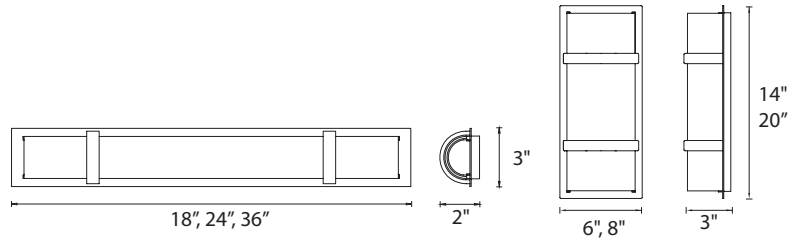

Fixture Type:

Catalog Number:

Project: _____

Location: _____