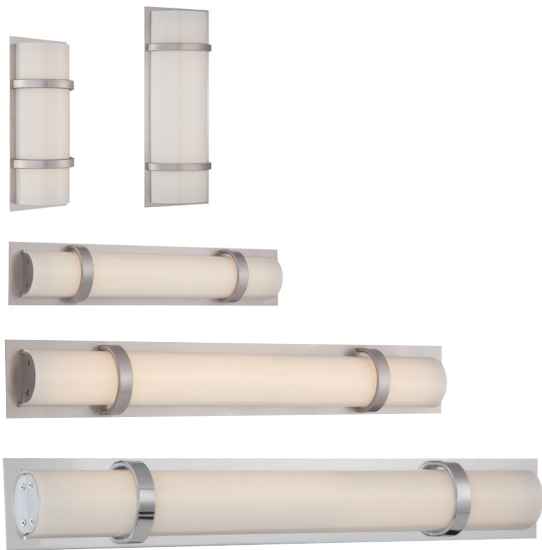

**VIE – model: WS-66**  
 dwelLED™ LED Vanity

**WAC LIGHTING**  
 Responsible Lighting®

Fixture Type:

Catalog Number:

Project: \_\_\_\_\_

Location: \_\_\_\_\_

**PRODUCT DESCRIPTION**

Sleek understated elegance in a unique format perfect for narrow bath applications and niches. Utilizing proprietary LED technology, the bath luminaire operates without a driver or transformer and dims beautifully with an ELV dimmer. Cool contemporary Brushed Nickel and Chrome finishes.

**FEATURES**

- Bath lights have 3 inch wide format for narrow applications
- Etched white glass
- Vertical or horizontal mount
- Bath lights are ADA compliant
- Conversion plate for 4 inch J box included
- Smooth and continuous ELV dimming
- ETL & cETL damp location listed
- No driver or transformer needed
- 80,000 hour rated life
- 90 CRI
- Color Temp: 2700K (3000K and 3500K available as special order)
- 277V available (special order)

**SPECIFICATIONS**

- **Construction:** Steel

**ORDERING NUMBER**

Model#		Length	Watt	LED Lumens	Delivered Lumens	Finish
<b>WS-6614</b>	Wall Sconce	14"	18.5W	1462	755	<b>BN</b> Brushed Nickel <b>CH</b> Chrome 
<b>WS-6620</b>	Wall Sconce	20"	24.5W	1845	1040	
<b>WS-6618</b>	Bath Light	18"	25.5W	1845	1085	
<b>WS-6624</b>	Bath Light	24"	35W	2580	1585	
<b>WS-6636</b>	Bath Light	36"	55W	4043	2360	