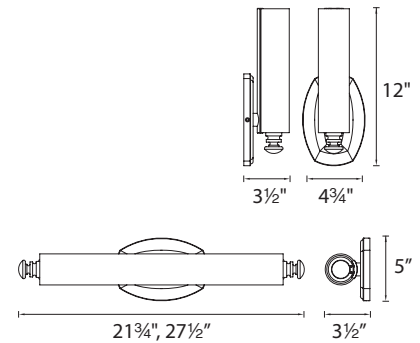

PRODUCT DESCRIPTION

Mouth blown and acid etched 3-layer glass combined with casted and plated hardware and proprietary LED technology designed for powerful lumen output and excellent color rendering. A fit and finish to complement today's bath hardware and traditional lighting finishes.

SPECIFICATIONS

- **Construction:** Steel
- **Color Temperature:** 2700K

ORDERING NUMBER

| Model# | Length | Watt | LED Lumens | Delivered Lumens | Finish |
|----------------|--------|-------|------------|------------------|--|
| WS-7012 | 12" | 15W | 1118 | 655 | AN <i>Antique Nickel</i> BB <i>Burnished Brass</i> BO <i>Brushed Bronze</i> PN <i>Polished Nickel</i> |
| WS-7022 | 22" | 31.5W | 2236 | 1610 | |
| WS-7027 | 27" | 38W | 2925 | 1950 | |