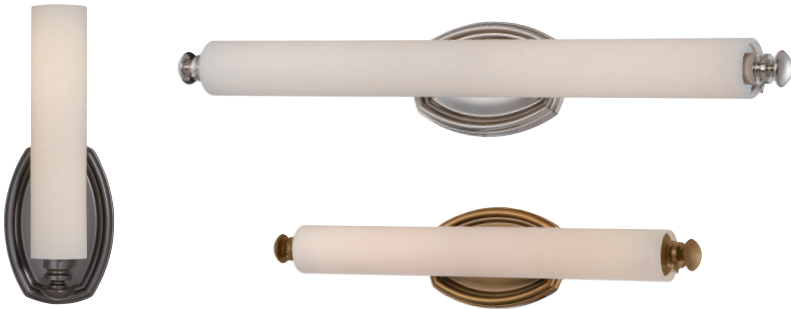

ASTORIA – model: WS-70

dwelLED™ LED Vanity

WAC LIGHTING

Responsible Lighting®

Fixture Type:

Catalog Number:

Project: _____

Location: _____

PRODUCT DESCRIPTION

Mouth blown and acid etched 3-layer glass combined with casted and plated hardware and proprietary LED technology designed for powerful lumen output and excellent color rendering. A fit and finish to complement today's bath hardware and traditional lighting finishes.

FEATURES

- Mouth blown etched triplex glass
- Vertical or horizontal mount
- ADA Compliant
- Meets 2013 California Title 24 Efficiency
- No driver or transformer needed
- Smooth and continuous ELV dimming
- ETL & cETL damp location listed
- 80,000 hour rated life
- 90 CRI

SPECIFICATIONS

- **Construction:** Steel
- **Color Temperature:** 2700K

ORDERING NUMBER

| Model# | Length | Watt | LED Lumens | Delivered Lumens | Finish |
|----------------|--------|-------|------------|------------------|--|
| WS-7012 | 12" | 15W | 1118 | 655 | AN <i>Antique Nickel</i> BB <i>Burnished Brass</i> BO <i>Brushed Bronze</i> PN <i>Polished Nickel</i> |
| WS-7022 | 22" | 31.5W | 2236 | 1610 | |
| WS-7027 | 27" | 38W | 2925 | 1950 | |