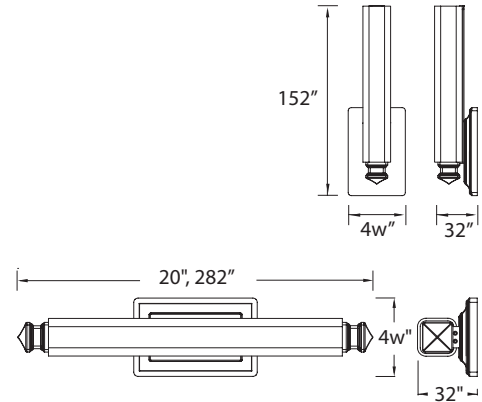

BRISTOL – model: WS-71
dwelLED™ LED Vanity

WAC LIGHTING
Responsible Lighting®

Fixture Type:

Catalog Number:

Project: _____

Location: _____

PRODUCT DESCRIPTION

Handsome traditional styling upgraded with modern LED technology make for a beautiful luminaire, with energy savings and zero-maintenance. Etched blown glass with soft square edges illuminates with unparalleled uniformity and efficacy. Cast metal decorative transitional end caps and matching rectangular back plate complete the masculine design. Four designer finishes available to complement popular bath hardware and art frames.

FEATURES

- Mouth blown etched triplex glass
- Four finishes to complement most bath hardware
- Vertical or horizontal mount
- ADA compliant
- No driver or transformer needed
- Smooth and continuous ELV dimming
- ETL & cETL damp location listed
- 80,000 hour rated life
- Color Temp: 2700K
- 90 CRI

SPECIFICATIONS

- **Construction:** Steel

ORDERING NUMBER

Model#	Length	Watt	LED Lumens	Delivered Lumens	Finish
WS-7115	15"	19W	1462	990	AN <i>Antique Nickel</i> 
WS-7120	20"	25.5W	1845	1345	
WS-7128	28"	37.5W	2925	1935	