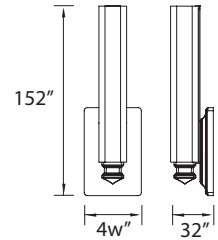

BRISTOL – model: WS-71
 dwelLED™ LED Vanity

WAC LIGHTING
 Responsible Lighting®

Fixture Type:

Catalog Number:

Project: _____

Location: _____

PRODUCT DESCRIPTION

Handsome traditional styling upgraded with modern LED technology make for a beautiful luminaire, with energy savings and zero-maintenance. Etched blown glass with soft square edges illuminates with unparalleled uniformity and efficacy. Cast metal decorative transitional end caps and matching rectangular back plate complete the masculine design. Four designer finishes available to complement popular bath hardware and art frames.

SPECIFICATIONS

- **Construction:** Steel

Replacement Glass

RPL-GLA-3115	Glass
RPL-GLA-7120	Glass
RPL-GLA-7128	Glass

ORDERING NUMBER

Model#	Length	Watt	LED Lumens	Delivered Lumens	Finish
WS-7115	15"	19W	1462	990	AN <i>Antique Nickel</i> 
WS-7120	20"	25.5W	1845	1345	
WS-7128	28"	37.5W	2925	1935	