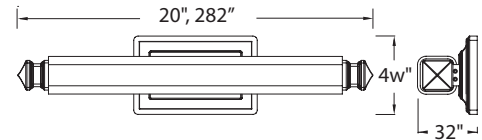

BRISTOL – model: WS-71
 dwelLED™ LED Vanity

WAC LIGHTING
 Responsible Lighting®

Fixture Type:

Catalog Number:

Project: _____

Location: _____

PRODUCT DESCRIPTION

Handsome traditional styling upgraded with modern LED technology make for a beautiful luminaire, with energy savings and zero-maintenance. Etched blown glass with soft square edges illuminates with unparalleled uniformity and efficacy. Cast metal decorative transitional end caps and matching rectangular back plate complete the masculine design. Four designer finishes available to complement popular bath hardware and art frames.

FEATURES

- Mouth blown etched triplex glass
- Four finishes to complement most bath hardware
- Vertical or horizontal mount
- ADA compliant
- No driver or transformer needed
- Smooth and continuous ELV dimming
- ETL & cETL damp location listed
- 80,000 hour rated life
- Color Temp: 2700K
- 90 CRI

SPECIFICATIONS

- **Construction:** Steel

Replacement Glass

RPL-GLA-3115	Glass
RPL-GLA-7120	Glass
RPL-GLA-7128	Glass

ORDERING NUMBER

Model#	Length	Watt	LED Lumens	Delivered Lumens	Finish
WS-7115	15"	19W	1462	990	AN <i>Antique Nickel</i> 
WS-7120	20"	25.5W	1845	1345	
WS-7128	28"	37.5W	2925	1935	