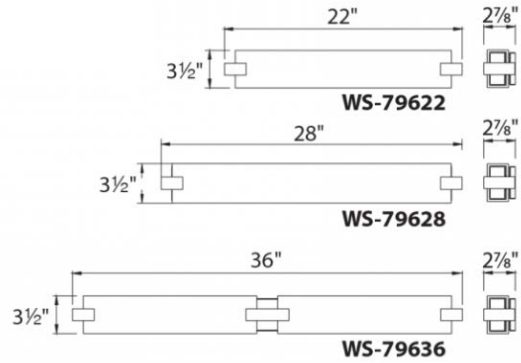

Fixture Type:

Catalog Number:

Project:

Location:

PRODUCT DESCRIPTION

Two polished nickel clips restrain the tempered glass diffuser at its edges in an elegant meditation on balance, while highly efficient led modules ensure an outstanding illumination that will endure the test of time.

FEATURES

- White mitered glass
- Vertical or horizontal mount
- Conversion plate for 4" J box included
- No transformer or driver required
- Alternate color temperature available (2700K or 3500K special order)
- ADA compliant

SPECIFICATIONS

Color Temp: 3000K
CRI: 90
Dimming: 100% - 10% ELV
Rated Life: 50,000 hrs*
Input: 120V (277 special order)
Construction: Aluminum with tempered glass diffuser
Finish: Polished Nickel
Standards: ETL & cETL listed, Damp listed, Title 24 (for WS-72628)

ORDER NUMBER

Model	Wattage	Voltage	LED Lumens	Delivered Lumens	Finish
WS-79622	22"	25W	2390	1646	PN <i>Polished Nickel</i>
WS-79628	28"	35W	3433	2208	
WS-79636	36"	39W	3472	2540	

Example: **WS-79628-PN**

For 277V special order, add an "F" before the finish: **WS_79622F-PN**

For 2700K add "-27", 3500K add "-35" before the finish: **WS-79622-35-PN**