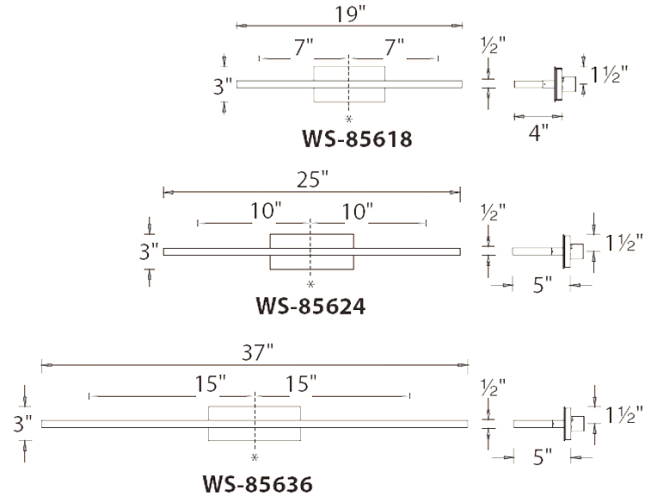

**Fixture Type:**

**Catalog Number:**

**Project:**

**Location:**

**PRODUCT DESCRIPTION**

Balanced, consistent lighting elevated.

**FEATURES**

- Half-inch edge-lit linear blade
- Frosted diffuser provides even illumination
- Adjustable back plate
- Conversion plate for 4" junction box included
- Can be mounted vertically or horizontally
- ADA Compliant, low profile design (WS-85618 only)
- 2.76" x 1.26" x 1.18" universal voltage driver (120V-220V) installs within junction box

**SPECIFICATIONS**

- Color Temp:** 3500K
- CRI:** 90
- Dimming:** 100% - 10% ELV
- Rated Life:** 85,000 hrs
- Input:** 120-277V
- Construction:** Aluminum
- Finish:** Brushed Aluminum, White, Black
- Standards:** ETL & cETL listed, Damp listed

**ORDER NUMBER**

Model	Wattage	Voltage	LED Lumens	Delivered Lumens	Finish
<b>WS-85618</b>	19"	15W	1300	865	<b>AL</b> <i>Brushed Aluminum</i>
<b>WS-85624</b>	25"	20W	1735	1255	<b>WT</b> <i>White</i>
<b>WS-85636</b>	37"	30W	2561	1762	<b>BK</b> <i>Black</i>