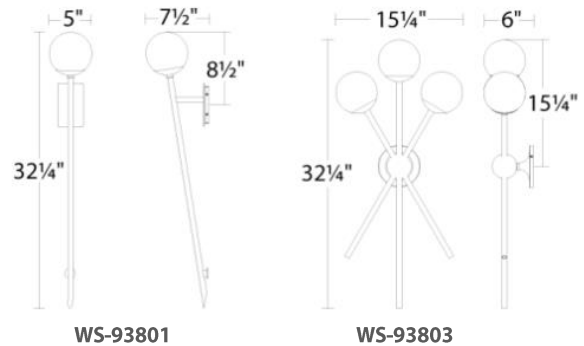

Bossa Nova Sconce

WS-93801 / WS-93803

dweLED

by WAC Lighting

Fixture Type:

Catalog Number:

Project:

Location:

FEATURES

- Mouth-blown opal glass shades
- Driver located in fixture

Replacement Parts

RPL-GLA-93805	<i>Glass</i>
RPL-DRV-15006	<i>Driver</i>
RPL-DRV-35013	<i>Driver</i>

SPECIFICATIONS

- Color Temp:** 3000K
- CRI:** 90
- Dimming:** 100% - 5% ELV & 0-10V
- Rated Life:** 50,000 hrs
- Input:** 120V
- Construction:** Aluminum with glass diffuser
- Finish:** Black
- Standards:** ETL & cETL listed, Damp listed, Title 24

ORDER NUMBER

Model	Wattage	Voltage	LED Lumens	Delivered Lumens	Finish
WS-93801	1	6W	400	300	BK <i>Black</i> 
WS-93803	3	12W	869	681	

Example: **WS-93803-BK**

dweLED.com
Phone (800) 526.2588
Fax (800) 526.2585