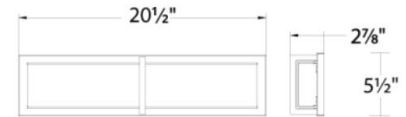

Fixture Type:

Catalog Number:

Project:

Location:

WS-99820