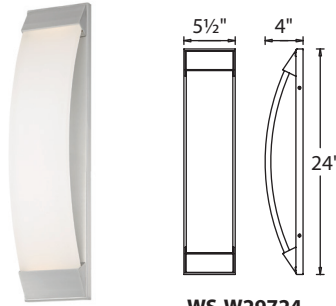

**PANORAMA** – model: WS-W297  
 dwelLED™ LED Outdoor

**WAC LIGHTING**  
 Responsible Lighting®

**WS-W29718**

**WS-W29724**

Fixture Type:

Catalog Number:

Project: \_\_\_\_\_

Location: \_\_\_\_\_

**PRODUCT DESCRIPTION**

A breathtaking presentation of light in a vertical or horizontal landscape. Panorama features an edge lit acrylic diffuser for a unique glare-free illumination with built in water drainage for indoor or outdoor use. Built with solid die cast aluminum hardware that is weather resistant with a coated brushed aluminum finish. The light engine is factory sealed for maximum protection against the harshest elements.

**FEATURES**

- Edge-lit magic
- Finally, edge lighting for outdoor use
- Mount vertically or horizontally
- Water drainage designed into fixture
- Edge-lit acrylic diffuser for unique no-glare illumination
- No transformer or driver required
- Color Temp: 3000K
- CRI: 90
- Dimming: 100% - 10% ELV
- Rated Life: 36,000 hours
- Input: 120V

**ORDER NUMBER**

		Watt	LED Lumens	Delivered Lumens	Finish
18"	<b>WS-W29718</b>	11.5W	800	245	<b>AL</b> <i>Brushed Aluminum</i>
24"	<b>WS-W29724</b>	23.5W	2000	515	

Example: **WS-W29718-AL**

**SPECIFICATIONS**