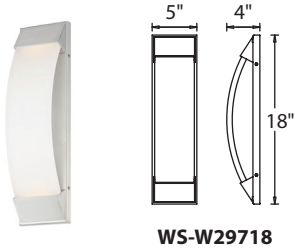

**PANORAMA** – model: WS-W297  
 dwelLED™ LED Outdoor

**WAC LIGHTING**  
 Responsible Lighting®

**WS-W29718**

**WS-W29724**

Fixture Type:

Catalog Number:

Project: \_\_\_\_\_

Location: \_\_\_\_\_

**PRODUCT DESCRIPTION**

A breathtaking presentation of light in a vertical or horizontal landscape. Panorama features an edge lit acrylic diffuser for a unique glare-free illumination with built in water drainage for indoor or outdoor use. Built with solid die cast aluminum hardware that is weather resistant with a coated brushed aluminum finish. The light engine is factory sealed for maximum protection against the harshest elements.

**FEATURES**

- Edge-lit magic
- Finally, edge lighting for outdoor use
- Mount vertically or horizontally
- Water drainage designed into fixture
- Edge-lit acrylic diffuser for unique no-glare illumination
- No transformer or driver required
- Color Temp: 3000K
- CRI: 90
- Dimming: 100% - 10% ELV
- Rated Life: 36,000 hours
- Input: 120V

**ORDER NUMBER**

		Watt	LED Lumens	Delivered Lumens	Finish
18"	<b>WS-W29718</b>	11.5W	800	245	<b>AL</b> <i>Brushed Aluminum</i>
24"	<b>WS-W29724</b>	23.5W	2000	515	

Example: **WS-W29718-AL**

**SPECIFICATIONS**