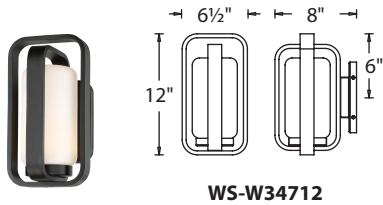

VERTIGO – model: WS-W347
 dwelLED™ LED Outdoor

WAC LIGHTING
 Responsible Lighting®

WS-W34712

WS-W34714

Fixture Type:

Catalog Number:

Project: _____

Location: _____

PRODUCT DESCRIPTION

Spellbinding style with a mid-century modern touch. Vertigo features a mouth blown etched opal glass with solid die cast aluminum hardware that is weather resistant with a powder coated finish. The light engine is factory sealed for maximum protection against the harshest elements.

SPECIFICATIONS

Construction: Aluminum and Mouth Blown Opal Glass

Light Source: High output LED.

Finish: Black (BK)

Standards: ETL & cETL wet location listed. IP 65.

Replacement Glass

RPL-GLA-34712	12" Glass
RPL-GLA-34714	16" Glass

ORDER NUMBER

		Watt	LED Lumens	Delivered Lumens	Finish
12"	WS-W34712	12W	700	600	BK Black
16"	WS-W34714	12W	755	725	

Example: **WS-W34712-BK**

For 277V, add an "F" before the finish: **WS-W34712F-BK**

waclighting.com
 Phone (800) 526.2588
 Fax (800) 526.2585