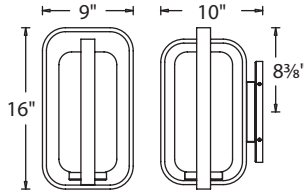

WS-W34714

Fixture Type:

Catalog Number:

Project: _____

Location: _____

PRODUCT DESCRIPTION

Spellbinding style with a mid-century modern touch. Vertigo features a mouth blown etched opal glass with solid die cast aluminum hardware that is weather resistant with a powder coated finish. The light engine is factory sealed for maximum protection against the harshest elements.

FEATURES

- Weather-resistant powder coated finish
- Light engine is factory sealed for maximum protection from the elements
- Replacement glass available
- Solid aluminum construction
- Mouth blown etched glass
- No transformer or driver required
- Color Temp: 3000K
- CRI: 90
- Dimming: 100% - 5% ELV
- Rated Life: 54,000 hours
- Input: 120V

SPECIFICATIONS

Construction: Aluminum and Mouth Blown Opal Glass

Light Source: High output LED.

Finish: Black (BK)

Standards: ETL & cETL wet location listed. IP 65.

Replacement Glass

RPL-GLA-34712	12" Glass
RPL-GLA-34714	16" Glass

ORDER NUMBER

		Watt	LED Lumens	Delivered Lumens	Finish
12"	WS-W34712	12W	700	600	BK Black
16"	WS-W34714	12W	755	725	

Example: **WS-W34712-BK**

For 277V, add an "F" before the finish: **WS-W34712F-BK**

waclighting.com
Phone (800) 526.2588
Fax (800) 526.2585

Headquarters/Eastern Distribution Center
44 Harbor Park Drive
Port Washington, NY 11050

Central Distribution Center
1600 Distribution Ct
Lithia Springs, GA 30122

Western Distribution Center
1750 Archibald Avenue
Ontario, CA 91760