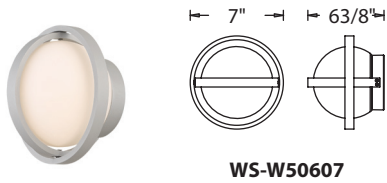

AXIS – model: WS-W506
dwelLED™ LED Outdoor

WAC LIGHTING
Responsible Lighting®

WS-W50607