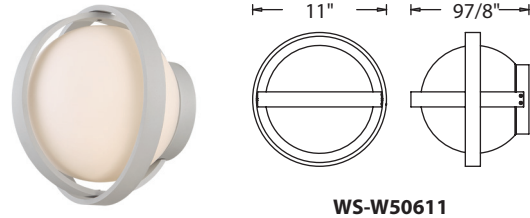

WS-W50611

Fixture Type:

Catalog Number:

Project: _____

Location: _____

PRODUCT DESCRIPTION

A symphony of curves, Axis features a mouth blown etched triplex opal glass diffuser that provides an even illumination. Constructed with a solid die cast aluminum and powder coated finish. The light engine is factory sealed for maximum protection against the harshest elements.

FEATURES

- Mouth blown etched triplex opal glass diffuser provides even illumination
- Mount as wall mount or ceiling mount
- Weather-resistant powder coated finish
- Light engine is factory sealed for maximum protection from the elements
- Solid aluminum construction
- No transformer or driver required
- Color Temp: 3000K
- CRI: 90
- Dimming: 100% - 10% ELV
- Rated Life: 54,000 hours
- Input: 120V (277V special order)

SPECIFICATIONS

Construction: Aluminum and Etched Triplex Opal Glass

Light Source: High output LED.

Finish: Titanium (TT)

Standards: ETL & cETL wet location listed. IP 65. CEC Title 24

Replacement Glass

RPL-GLA-52306	Glass
RPL-GLA-52309	Glass

ORDER NUMBER

		Watt	LED Lumens	Delivered Lumens	Finish
7"	WS-W50607	9.5W	820	605	TT Titanium
11"	WS-W50611	18W	1640	1155	

Example: **WS-W50607-TT**
For 277V, add an "F" before the finish: **WS-W50607F-TT**

waclighting.com
Phone (800) 526.2588
Fax (800) 526.2585

Headquarters/Eastern Distribution Center
44 Harbor Park Drive
Port Washington, NY 11050

Central Distribution Center
1600 Distribution Ct
Lithia Springs, GA 30122

Western Distribution Center
1750 Archibald Avenue
Ontario, CA 91760