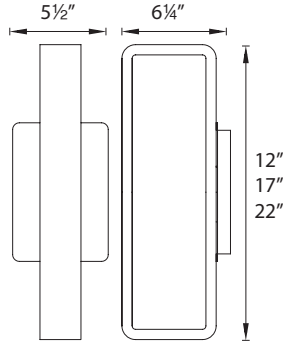

**JANUS** – model: WS-W58  
dweLED™ LED Outdoor

**WAC LIGHTING**  
Responsible Lighting®

Fixture Type:

Catalog Number:

Project: \_\_\_\_\_

Location: \_\_\_\_\_

**PRODUCT DESCRIPTION**

This original silhouetted luminaire is minimalistic and cleverly contemporary. Constructed of aluminum with indirect glare-free LED lighting and available in three bold finishes and sizes. Vertical or horizontal mounting options make this sconce ideal for many interior and exterior locations.

**FEATURES**

- IP65, ETL & cETL wet location listed
- Backlit design for less glare
- May be mounted vertical or horizontal
- Aluminum construction
- Powder coat finishes
- No driver or transformer needed
- Smooth and continuous ELV dimming
- 277V available (special order)

**SPECIFICATIONS**

- **Construction:** Aluminum
- **Color Temperature:** 3000K
- **CRI:** 90

**ORDERING NUMBER**

Model#	Length	Watt	LED Lumens	Delivered Lumens	Finish
<b>WS-W5812</b>	12"	15W	1234	340	<b>BZ</b> Bronze  <b>GH</b> Graphite  <b>WT</b> White 
<b>WS-W5817</b>	17"	19W	1615	605	
<b>WS-W5822</b>	22"	30W	2468	960	