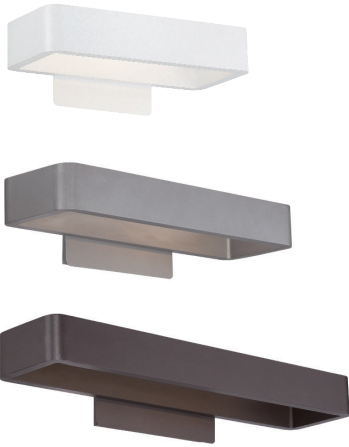

**JANUS** – model: WS-W58  
dweLED™ LED Outdoor

**WAC LIGHTING**  
Responsible Lighting®

Fixture Type:

Catalog Number:

Project: \_\_\_\_\_

Location: \_\_\_\_\_

**PRODUCT DESCRIPTION**

This original silhouetted luminaire is minimalistic and cleverly contemporary. Constructed of aluminum with indirect glare-free LED lighting and available in three bold finishes and sizes. Vertical or horizontal mounting options make this sconce ideal for many interior and exterior locations.

**FEATURES**

- IP65, ETL & cETL wet location listed
- Backlit design for less glare
- May be mounted vertical or horizontal
- Aluminum construction
- Powder coat finishes
- No driver or transformer needed
- Smooth and continuous ELV dimming
- 277V available (special order)

**SPECIFICATIONS**

- **Construction:** Aluminum
- **Color Temperature:** 3000K
- **CRI:** 90

**ORDERING NUMBER**

Model#	Length	Watt	LED Lumens	Delivered Lumens	Finish
<b>WS-W5812</b>	12"	15W	1234	340	<b>BZ</b> Bronze  <b>GH</b> Graphite  <b>WT</b> White 
<b>WS-W5817</b>	17"	19W	1615	605	
<b>WS-W5822</b>	22"	30W	2468	960	