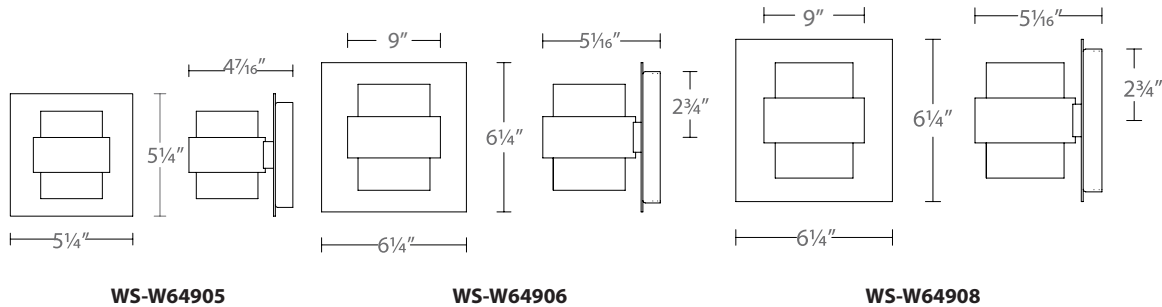

BARREL - LED Outdoor Sconce

WS-W64905, WS-W64906, WS-W64908

Fixture Type:

Catalog Number:

Project: _____

Location: _____

PRODUCT DESCRIPTION

Mid-Century, this century.

FEATURES

- Up and down illumination
- No transformer or driver needed
- Compact design
- Color Temperature: 3000K
- CRI: 90
- Rated Life: 54,000 hours

SPECIFICATIONS

Construction: Aluminum body with glass diffuser

Input: 120V

Dimming: 100% - 10% ELV

Light Source: High output LED

Finish: Black (BK), Brushed Aluminum (AL)

Standards: ETL/cETL, Wet location listed, IP65 Rated

ORDER NUMBER

Model	Size	Watt	LED Lumens	Delivered Lumens	Finish
WS-W64905	5"	6.5W	622	189	BK Black AL Brushed Aluminum
WS-W64906	6"	6.5W	622	231	
WS-W64908	8"	21W	1089	447	