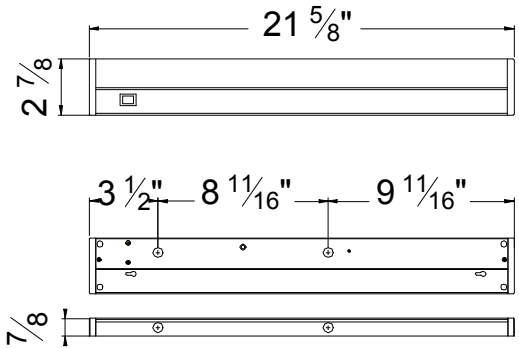

<b>CATALOG NUMBER</b>	<b>TYPE</b>
<b>PROJECT</b>	

**UNDER CABINET FLUORESCENT** **BA-BF-13**

Ordering Matrix			
Model	Series	Lamp	Finish
[ ]	[ ]	[ ]	[ ]
BA	BF	13	BB WT

Ordering Example (model – series – lamp – finish) : BA-BF-13-WT

Product Details	
<b>Description:</b>	Low profile fluorescent undercabinet light bar for use on wood cabinets, desks, shelves and bookcases. The “builder” series features a universal body style and finish suitable for use in both surface mount and hidden applications.
<b>Materials:</b>	Formed steel body with a white paint finish. Snap-in polycarbonate diffuser lens. Two interconnect receptacles (one on each end) for end to end connection of multiple units. Integral on-off switch. Supplied with all mounting hardware and one BX/NM clamp adaptor.
<b>Ballast:</b>	HPF electronic ballast, 120V. 50/60 Hz.
<b>Connection:</b>	Four knockouts, two on the backside and two on the underside, for hardwiring. Poke-home style connectors are pre-installed on the interior wiring for installation convenience. Optional 6’ power cord also available.
<b>Lamping:</b>	Single 13w T5 lamp included.
<b>Finish:</b>	BB – Bronze WT- White
<b>Accessories:</b>	BA-BF-IC12 = Interconnect Cable BA-BF-PC6 = Power Cord w/plug BA-BF-I = I-Connector
<b>Listing:</b>	UL & CUL Listed.