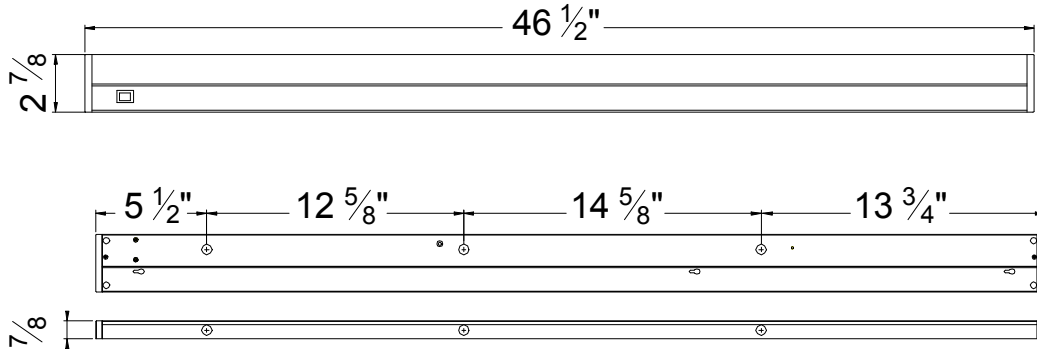

CATALOG NUMBER	TYPE
PROJECT	

UNDER CABINET FLUORESCENT **BA-BF-28**

Ordering Matrix				
Model	Series	Lamp	Finish	
[]	[]	[]	[]	
BA	BF	28	BB	WT

Ordering Example (model – series – lamp – finish) : BA-BF-28-BB

Product Details	
Description:	Low profile fluorescent undercabinet light bar for use on wood cabinets, desks, shelves and bookcases. The “builder” series features a universal body style and finish suitable for use in both surface mount and hidden applications.
Materials:	Formed steel body with a white paint finish. Snap-in polycarbonate diffuser lens. Two interconnect receptacles (one on each end) for end to end connection of multiple units. Integral on-off switch. Supplied with all mounting hardware and one BX/NM clamp adaptor.
Ballast:	HPF electronic ballast, 120V. 50/60 Hz.
Connection:	Six knockouts, three on the backside and three on the underside, for hardwiring. Poke-home style connectors are pre-installed on the interior wiring for installation convenience. Optional 6’ power cord also available.
Lamping:	Single 28w T5 lamp included.
Finish:	BB – Bronze WT- White
Accessories:	BA-F1-IC12 = Interconnect Cable BA-F1-PC6 = Power Cord w/plug BA-F1-I = I-Connector
Listing:	UL & CUL Listed.