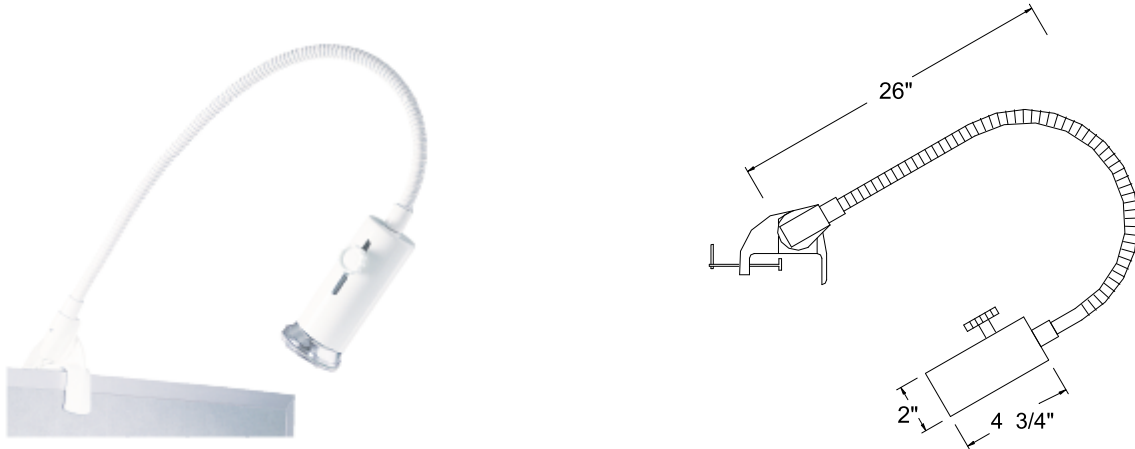

<b>CATALOG NUMBER</b>	<b>TYPE</b>
<b>PROJECT</b>	

**LINE VOLTAGE DISPLAY LIGHT** **MODEL DL-024**

Ordering Matrix		
Model	Series	Finish
[ ]	[ ]	[ ]
DL	024	BK      WT

Ordering Example (model number – series – finish) : DL-024-WT

Product Details	
<b>Description:</b>	Line voltage display light for use on wall partitions, display booths, and portable work areas. Can utilize a variety of medium base lamps up to 150 watts. Mounts to flat surfaces with vice tension clamp, accommodating widths of 1/2" to 2 1/2".
<b>Materials:</b>	Fixture head and connector are aluminum. Flexible arm is steel. Clamp is heavy duty polycarbonate. Medium base lamp socket is porcelain with nickel-plated copper shell. 10' grounded cord and plug.
<b>Aiming:</b>	Flexible arm allows a full range of vertical and horizontal orientation.
<b>Lamping:</b>	Accommodates medium base incandescent lamps, 150w max.
<b>Finish:</b>	Abrasion resistant black (BK) or white (WT) paint finish.
<b>Accessories:</b>	DLC-4 = wide surface clamp accommodates up to 4" width. DLC-P = pipe clamp works on round surfaces up to 2 1/2" diameter. PAR20BD = Barn Doors for PAR20 lamp. PAR30BD = Barn Doors for PAR30 lamp. PAR38BD = Barn Doors for PAR38 lamp.
<b>Listing:</b>	U.L. & C.U.L. listed.

Specification Features
<ul style="list-style-type: none"> <li>• Portable lighting unit that comes complete with clamp and 10' cord and plug.</li> <li>• The DL-024 is dimmable with any incandescent dimmer switch.</li> <li>• Lamp options include;               <ul style="list-style-type: none"> <li>G style globe lamps</li> <li>R style reflector lamps</li> <li>A style lamps</li> <li>PAR style lampsx</li> </ul> </li> <li>• 5 year W.A.C. Lighting product warranty.</li> </ul>