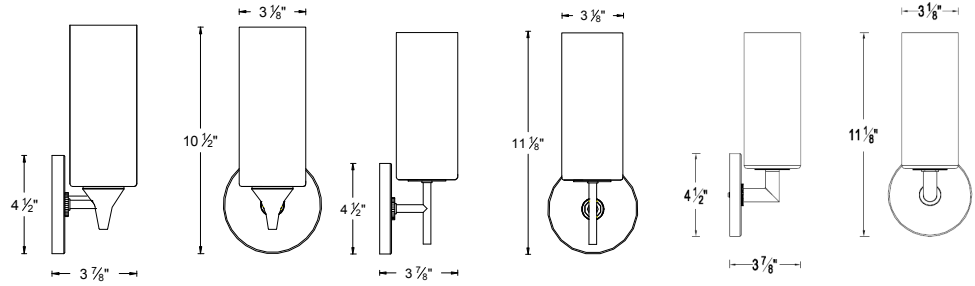

CATALOG NUMBER	TYPE
PROJECT	

DECORATIVE WALL SCNCE

WS110 / WS120 / WS130-G103WT

WS110

WS-120

WS130

Ordering Matrix		
Model	Shade	Sconce Finishes
WS110 WS120 WS130	 G103WT	BN CH

Ordering Example (Model) : WS120-G103WT/CH

Product Details	
Description:	Incandescent wall sconce canopy to be used with series G100 cylinder style shades.
Mounting:	Surface mounted. Installs to a standard 4" junction box. Shade mounts to the sconce arm
Materials:	Metal wall plate and arm. Screw-in base 250V porcelain socket with nickel-plated copper screw shell.
Lamping:	Use with candelabra style incandescent lamp. 60 watt max. One 60w lamp included with canopy.
Listing:	U.L. & C.U.L. listed.

Specification Features
<ul style="list-style-type: none"> A complete wall sconce consists of the wall canopy and a shade. Use standard incandescent or electronic low voltage dimmer as required. Center mounted vertical lamp configuration allows illumination of the whole glass shade. "Quick-Ship" item, always in stock and available for immediate shipment. 5 year WAC Lighting product warranty.

Ordering Example (Model) : WS230-G103WT/CH

Product Details	
Description:	Incandescent wall sconce canopy to be used with series G100 (2) cylinder style shades.
Mounting:	Surface mounted. Installs to a standard 4" junction box. Shade mounts to the sconce arm
Materials:	Metal wall plate and arm. Screw-in base 250V porcelain socket with nickel-plated copper screw shell.
Lamping:	Use with candelabra style incandescent lamp. 60 watts max. Two 60w lamps included with canopy.
Listing:	U.L. & C.U.L. listed.