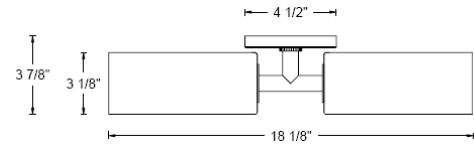

CATALOG NUMBER	TYPE
PROJECT	

DECORATIVE WALL SCNCE **WS230-G103WT**

Ordering Matrix		
Model	Shades	Sconce Finishes
____	____	____
WS230	WS230	G103WT
		BN CH

Ordering Example (Model) : WS230-G103WT/CH

Product Details	
Description:	Incandescent wall sconce canopy to be used with series G100 (2) cylinder style shades.
Mounting:	Surface mounted. Installs to a standard 4" junction box. Shade mounts to the sconce arm
Materials:	Metal wall plate and arm. Screw-in base 250V porcelain socket with nickel-plated copper screw shell.
Lamping:	Use with candelabra style incandescent lamp. 60 watts max. Two 60w lamps included with canopy.
Listing:	U.L. & C.U.L. listed.

Specification Features
- A complete wall sconce consists of the wall canopy and a shade.   - Use standard incandescent or electronic low voltage dimmer as required.   - Center mounted vertical lamp configuration allows illumination of the whole glass shade.   "Quick-Ship" item, always in stock and available for immediate shipment.   5 year WAC Lighting product warranty.

WAC Lighting reserves the right to modify the design of our products as part of the company's continuous improvement program.