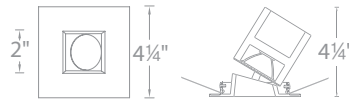

HR-2LED-T509

2" Tesla™ LED Square 0-30° Adjustable

WAC LIGHTING

Responsible Lighting®

Fixture Type:

Catalog Number:

Project:

Location:

PRODUCT DESCRIPTION

Minimum profile, square 0° to 30° adjustable trim with interior open reflector.

FEATURES

- 2" aperture
- CEC Title 24 Compliant (see below for list of models)
- Damp location listed
- 30° visual cutoff angle for glare control
- Adjustable fixtures are ideal for sloped ceiling applications
- 90,000 hours rated life
- 5 year WAC Lighting product warranty

SPECIFICATIONS

Construction: Durable die-cast aluminum construction with borosilicate glass lens. Extruded aluminum heat sink.

Light Source: Utilizes one 14.5W LED, CRI: 85 & 90+

Dimming: 0-10V Dimming: 100%-10%
ELV Dimming: 100%-15% (120V only)

Mounting: Two heavy gauge retention clips hold trim firmly to housing

Finish: White (WT) powder coat paint and electroplated Brushed Nickel (BN) and Copper Bronze (CB).

Standards: ETL & cETL Listed.

See table below for California Title 24 Compliant for qualifying products.

TRIMS

Model#	Beam	Color Temp	CRI	Lumens	CBCP	2013 Title 24	Finish
HR-2LED-T509 0°- 30° Adjustable	S 15°	27 2700K	85	528	1991	No	BN Brushed Nickel CB Copper Bronze WT White
		W 3000K	85	624	2407	No	
		9W 3000K	90	562	2129	No	
		35 3500K	85	594	2240	No	
		C 4000K	85	612	2305	No	
	N 26°	27 2700K	85	515	1387	No	
		W 3000K	85	608	1621	No	
		9W 3000K	90	545	1480	Yes	
		35 3500K	85	579	1569	No	
	F 45°	C 4000K	85	601	1611	No	
		27 2700K	85	542	756	No	
		W 3000K	85	635	865	No	
9W 3000K		90	574	807	Yes		
35 3500K		85	610	858	No		
		C 4000K	85	623	884	No	

HR-2LED-T509 - -

Example: HR-2LED-T509F-9W-BN

COMPATIBLE HOUSINGS See individual housing spec sheets for complete information.

New Construction

HR-2LED-H09D-ICA IC-Rated, Airtight 120V-277V	HR-2LED-H09D-ICAC IC-Rated, Airtight Chicago Plenum 120V-277V

Remodel

HR-2LED-R14D Non-IC 120V-277V

REPLACEMENT MODULES

Reflectors

Spot Narrow Flood Flood	SL-REF-LUX10-S SL-REF-LUX10-N SL-REF-LUX10-F

LED

2700K	85 CRI	LXS8-PW27
3000K	85 CRI	LXS8-PW30
3000K	90 CRI	LXS9-PW30
3500K	85 CRI	LXS8-PW35
4000K	85 CRI	LXS8-PW40

wacighting.com

Phone (800) 526.2588

Fax (800) 526.2585

Headquarters/Eastern Distribution Center

44 Harbor Park Drive

Port Washington, NY 11050

Central Distribution Center

1600 Distribution Ct

Lithia Springs, GA 30122

Western Distribution Center

1750 Archibald Avenue

Ontario, CA 91760