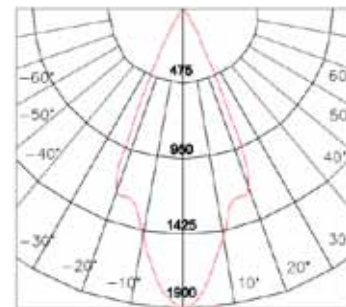

45° Beam Spread

— 75W CBCP: 1,900

LAMP PERFORMANCE – 75W AR111

Beam: 8°

Distance	FC	L	W	FC	L	W
6 ft	833	0.8	0.8	295	1.7	1.2
9 ft	370	1.3	1.3	131	2.5	1.8
12 ft	208	1.7	1.7	74	3.4	2.4
15 ft	133	2.1	2.1	45	4.2	3.0

Beam: 24°

6 ft	147	2.6	2.6	52	5.3	3.6
9 ft	65	3.8	3.8	23	8.0	5.4
12 ft	37	5.1	5.1	13	10.7	7.2
15 ft	24	6.4	6.4	8	13.4	9.0

Beam: 45°

6 ft	53	5.0	5.0	19	12.0	7.0
9 ft	23	7.5	7.5	8	18.0	10.5
12 ft	13	9.9	9.9	5	24.0	14.1
15 ft	8	12.4	12.4	3	30.0	17.6

CBCP– Center beam candlepower

FC– Initial footcandle level at the center of the beam

L– Beam length at the point the candlepower drops off to 50% of maximum*

W– Beam width at the point the candlepower drops off to 50% of maximum*

*Measured in feet

WAC Lighting

www.waclighting.com

Phone (800) 526.2588 • Fax (800) 526.2585

Headquarters/Eastern Distribution Center

44 Harbor Park Drive • Port Washington, NY 11050

Phone (516) 515.5000 • Fax (516) 515.5050

Western Distribution Center

168 Brea Canyon Road • City of Industry, CA 91789

Phone (800) 526.2588 • Fax (800) 526.2585