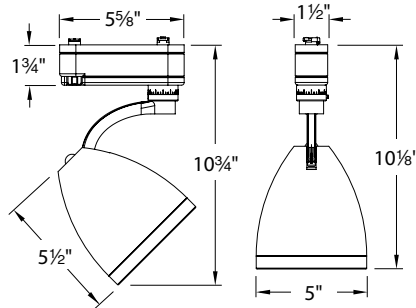

LARC – model: 311L

120V Track – AR111 Low Voltage Luminaire

Fixture Type:

Catalog Number:

Project: _____

Location: _____

PRODUCT DESCRIPTION

Low voltage track head using AR111 lamps. Designed for use with WAC Lighting track and compatible with other manufacturer's track. (Consult factory for specific brands).

FEATURES

- 350° horizontal rotation and 90° vertical aiming with indexing scales, Spring loaded buttons lock to secure the aiming adjustment on horizontal and vertical axis
- Easily re-lamped from the front
- Electronic transformer soft start feature is designed to prolong lamp life
- Utilize the second circuit on the J2 style track with the use of the JCLIP
- Accommodates up to 2 lenses and one accessory
- 5 year WAC Lighting product warranty

SPECIFICATIONS

Construction: Die-cast aluminum fixture, cap ring and check ring. Wire screw terminal socket. Clear 1/8" tempered glass lens included.

Transformer: Soft start electronic transformer, with auto reset and short circuit protection. Input voltage: 120VAC/60Hz.

Lamp: 12V AR111, 75W max (not included).

Finish: Powder coat paint. Available in Black (BK) and White (WT).

Standards: UL & CUL Listed, Patent Pending.

ORDER NUMBER

System	Model #	Finish
LHT L Track	311L	BK Black
HHT H Track		WT White
JHT J Track		

FINISHES

- **311L** -

Example: LHT-311L-WT

ACCESSORIES

Color Lens	LENS-111-	AMB Amber	UV Filter	LENS-111-UVF
Dichroic Color Lens	LENS-111-DIC-	BLU Blue	Frosted Lens	LENS-111-FR
		GRN Green	Spread Lens	LENS-111-SPR
		RED Red	Beam Elongating Lens	LENS-111-BEL
		YEL Yellow	Honeycomb Louver	LENS-112-HCL
			Cross Louver	LENS-112-CRL
			Wall Washing Hood	HOOD-111-BK

WAC Lighting
www.waclighting.com
Phone (800) 526.2588 • Fax (800) 526.2585

Headquarters/Eastern Distribution Center
44 Harbor Park Drive • Port Washington, NY 11050
Phone (516) 515.5000 • Fax (516) 515.5050

Western Distribution Center
168 Brea Canyon Road • City of Industry, CA 91789
Phone (800) 526.2588 • Fax (800) 526.2585