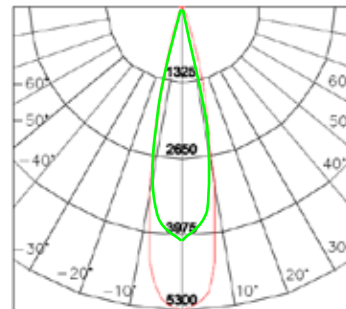

24° Beam Spread

— 50W CBCP: 4,000
— 75W CBCP: 5,300