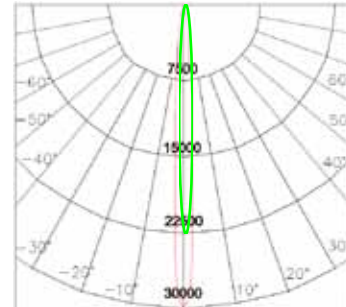

LARC – model: 311L

120V Track – AR111 Low Voltage Luminaire

LAMP PERFORMANCE – 50W AR111

Beam: 8°

Distance	FC	L	W	FC	L	W
6 ft	641	0.8	0.8	227	1.7	1.2
9 ft	285	1.3	1.3	101	2.5	1.8
12 ft	160	1.7	1.7	57	3.4	2.4
15 ft	103	2.1	2.1	36	4.2	3.0

Beam: 24°

6 ft	111	2.6	2.6	39	5.3	3.6
9 ft	49	3.8	3.8	17	8.0	5.4
12 ft	28	5.1	5.1	10	10.7	7.2
15 ft	18	6.4	6.4	6	13.4	9.0

8° Beam Spread

— 50W CBCP: 23,091
— 75W CBCP: 30,000