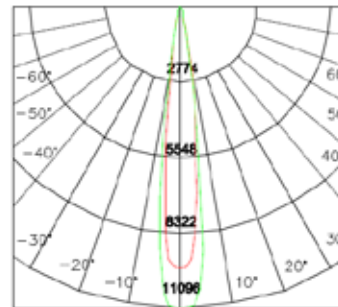

Beam: 15°

Distance	FC	L	W
6 ft	283	1.6	1.6
9 ft	126	2.4	2.4
12 ft	71	3.2	3.2
15 ft	45	3.9	3.9

FC	L	W
100	3.2	2.2
45	4.8	3.4
25	6.4	4.5
16	8.0	5.6

Beam: 25°

Distance	FC	L	W
6 ft	94	2.7	2.7
9 ft	42	4.0	4.0
12 ft	24	5.3	5.3
15 ft	15	6.7	6.7

FC	L	W
33	5.6	3.8
15	8.4	5.6
8	11.2	7.5
2	14.0	9.4

Beam: 40°

Distance	FC	L	W
6 ft	51	4.4	4.4
9 ft	23	6.6	6.6
12 ft	13	8.7	8.7
15 ft	8	10.9	10.9

FC	L	W
18	10.1	6.2
8	15.1	9.3
5	20.1	12.4
3	25.2	15.4

LAMP PERFORMANCE – 75W MR16

Beam: 15°

Distance	FC	L	W
6 ft	333	1.6	1.6
9 ft	148	2.4	2.4
12 ft	83	3.2	3.2
15 ft	53	3.9	3.9

FC	L	W
118	3.2	2.2
52	4.8	3.4
29	6.4	4.5
19	8.0	5.6

Beam: 25°

Distance	FC	L	W
6 ft	136	2.7	2.7
9 ft	60	4.0	4.0
12 ft	34	5.3	5.3
15 ft	22	6.7	6.7

FC	L	W
48	5.6	3.8
21	8.4	5.6
12	11.2	7.5
8	14.0	9.4

Beam: 40°

Distance	FC	L	W
6 ft	58	4.4	4.4
9 ft	26	6.6	6.6
12 ft	15	8.7	8.7
15 ft	9	10.9	10.9

FC	L	W
21	10.1	6.2
9	15.1	9.3
5	20.1	12.4
3	25.2	15.4

15° Beam Spread