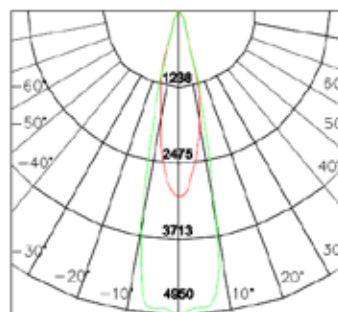

25° Beam Spread

— 50W CBCP: 3,384
— 75W CBCP: 4,950