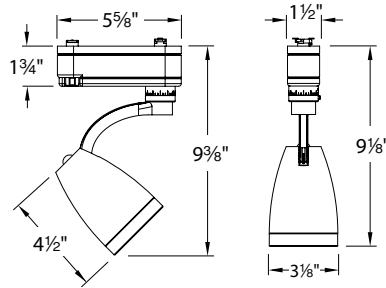

LARC – model: 316L

120V Track – MR16 Low Voltage Luminaire

Fixture Type:

Catalog Number:

Project: _____

Location: _____

PRODUCT DESCRIPTION

Low voltage track head using MR16 lamps. Designed for use with WAC Lighting track and compatible with other manufacturer's track. (Consult factory for specific brands).

SPECIFICATIONS

Construction: Die-cast aluminum fixture, cap ring and check ring. Ceramic bi-pin socket. Clear 1/8" tempered glass lens included.

Transformer: Soft start electronic transformer, with auto reset and short circuit protection. Input voltage: 120VAC/60Hz.