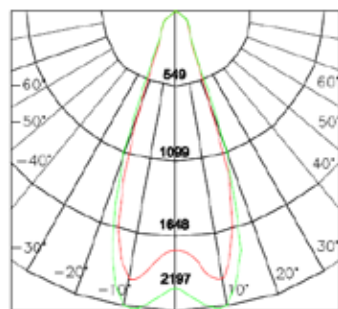

40° Beam Spread

— 50W CBCP: 1,836
— 75W CBCP: 2,088

CBCP – Center beam candlepower

FC – Initial footcandle level at the center of the beam

L – Beam length at the point the candlepower drops off to 50% of maximum*

W – Beam width at the point the candlepower drops off to 50% of maximum*

*Measured in feet

WAC Lighting

www.waclighting.com

Phone (800) 526.2588 • Fax (800) 526.2585

Headquarters/Eastern Distribution Center

44 Harbor Park Drive • Port Washington, NY 11050

Phone (516) 515.5000 • Fax (516) 515.5050

Western Distribution Center

168 Brea Canyon Road • City of Industry, CA 91789

Phone (800) 526.2588 • Fax (800) 526.2585