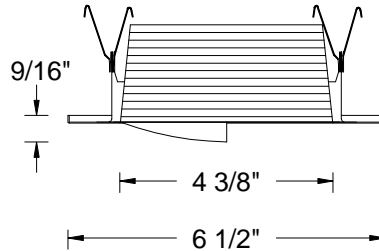

CATALOG NUMBER	TYPE
PROJECT	

5" LINE VOLTAGE DOWNLIGHT TRIM

R-540

Ordering Matrix

Series	Model	Finish (Baffle/Trim)
R	540	WT/WT

Ordering Example (series – model number – finish): R-540-WT/WT

Product Details

Description: Recessed trim with scoop wall wash and step baffle. For use with R-5XX series Line voltage downlights.

Materials: Durable stamped metal construction. Secured within lamp housing by steel spring clips. Provided with foam rubber gasket around outer perimeter.