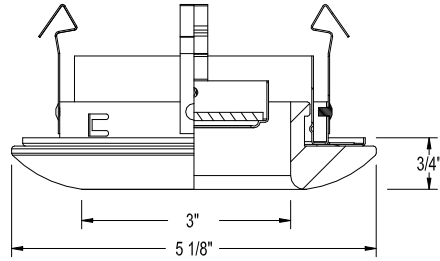

CATALOG NUMBER	TYPE
PROJECT	

4" PREMIUM LOW VOLTAGE DOWNLIGHT TRIM

HR-D423

Ordering Matrix

Series	Model Number	Finish
<input type="text"/>	<input type="text"/>	<input type="text"/>
HR	D423	AM BL WT

Ordering Example (series – model number – finish): HR-D423-AM

Product Details

Description: Decorative glass ring trim. Glass ring provides diffused glow around aperture while providing a general down light distribution. For use with HR-8400 series low voltage downlights.

Aiming: Center lamp holder keeps the lamp pointed at nadir (0°).

Lamping: Utilizes 12 volt MR16 lamps. Ordered Separately. 50w or 75w maximum, see individual housing for wattage rating. Trim supplied with clear tempered glass lens cover for lamp.